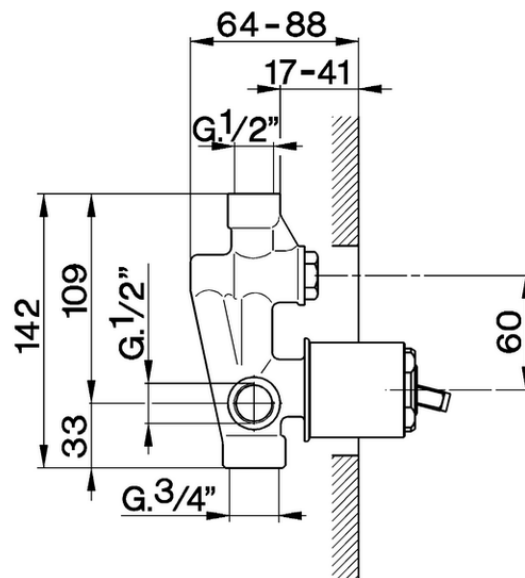

## Exposed part for concealed S.L.bath-shower valve ARCANA EMPRESS\_EM002100

EM002100

<https://en.cisal.it/exposed-part-for-concealed-s-l-bath-shower-valve-arcana-empress-em002100>

ZA002210

<https://en.cisal.it/concealed-single-lever-bath-shower-valve-concealed-za002210>