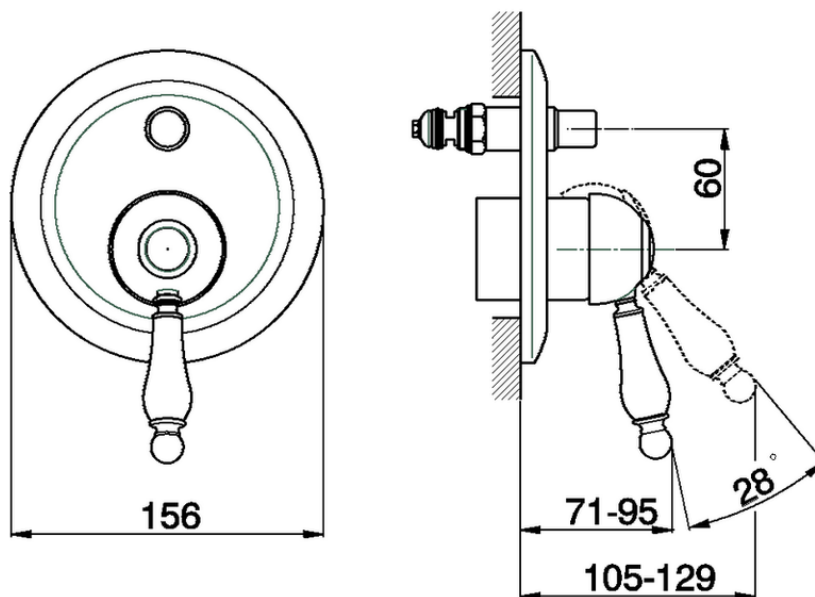

## Exposed part for concealed S.L.bath-shower valve ARCANA EMPRESS\_EM002100

EM002100

<https://en.cisal.it/exposed-part-for-concealed-s-l-bath-shower-valve-arcana-empress-em002100>

ZA002210

<https://en.cisal.it/concealed-single-lever-bath-shower-valve-concealed-za002210>