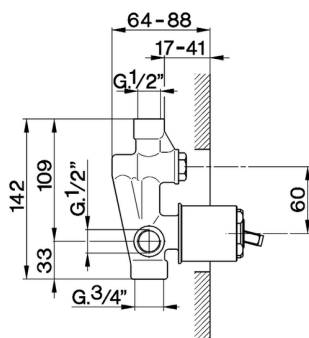

Exposed part for concealed S.L.bath-shower valve ARCANA EMPRESS_EM002100

EM002100

<https://en.cisal.it/exposed-part-for-concealed-s-l-bath-shower-valve-arcana-empress-em002100>

Concealed single lever bath-shower valve CONCEALED_ZA002210

MODEL **ZA002210**

Concealed single lever bath-shower valve, 1/2" and 3/4" 2 Outlet diverter, without trim kit

AVAILABLE FINISHINGS

CHARACTERISTICS

Concealed **1**
 Cartridge Spare Parts **ZZ92909000**
43 mm Cartridge