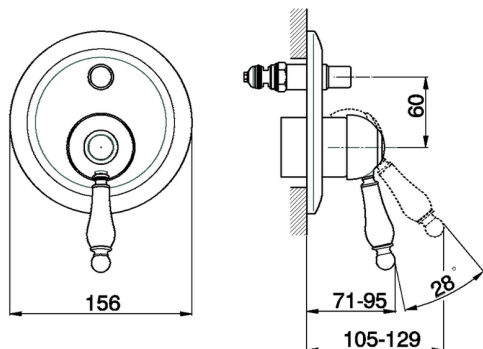

Exposed part for concealed S.L.bath-shower valve ARCANA EMPRESS_EM002100

MODEL **EM002100**

Exposed part for concealed S.L.bath-shower valve, 2 outlet automatic diverter, without concealed part, for item ZA002210

AVAILABLE FINISHINGS

-  **21** 21 Chrome
-  **24** 24 Gold
-  **26** 26 Old Copper
-  **27** 27 Old Bronze
-  **2A** 2A Satin Brushed Nickel
-  **74** 74 Chrome/Gold

CHARACTERISTICS

Installation **Concealed**
 Required concealed parts **ZA002210**

Exposed part for concealed S.L.bath-shower valve ARCANA EMPRESS_EM002100

EM002100

<https://en.cisal.it/exposed-part-for-concealed-s-l-bath-shower-valve-arcana-empress-em002100>

Concealed single lever bath-shower valve CONCEALED_ZA002210

MODEL **ZA002210**

Concealed single lever bath-shower valve, 1/2" and 3/4" 2 Outlet diverter, without trim kit

AVAILABLE FINISHINGS

CHARACTERISTICS

Concealed **1**
 Cartridge Spare Parts **ZZ92909000**
43 mm Cartridge