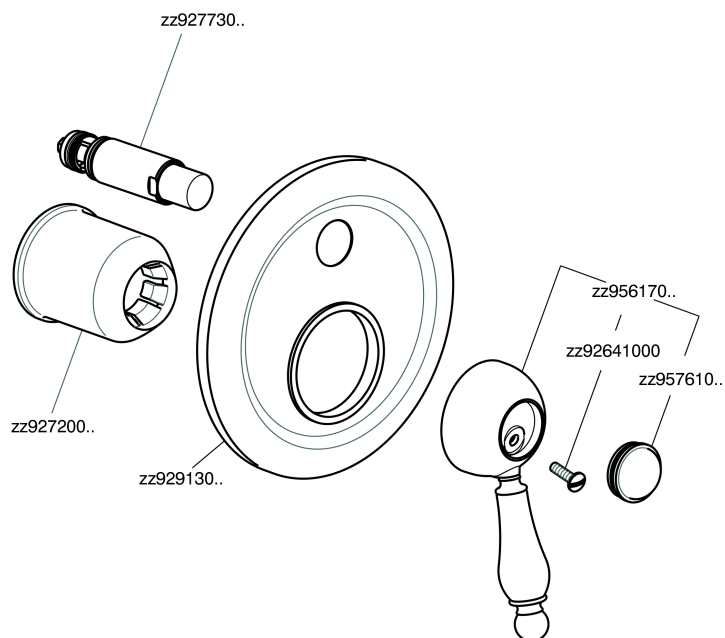

Exposed part for concealed S.L.bath-shower valve ARCANA EMPRESS_EM002100

EM002100

<https://en.cisal.it/exposed-part-for-concealed-s-l-bath-shower-valve-arcana-empress-em002100>

Concealed single lever bath-shower valve CONCEALED_ZA002210

ZA002210

<https://en.cisal.it/concealed-single-lever-bath-shower-valve-concealed-za002210>

2026-04-09