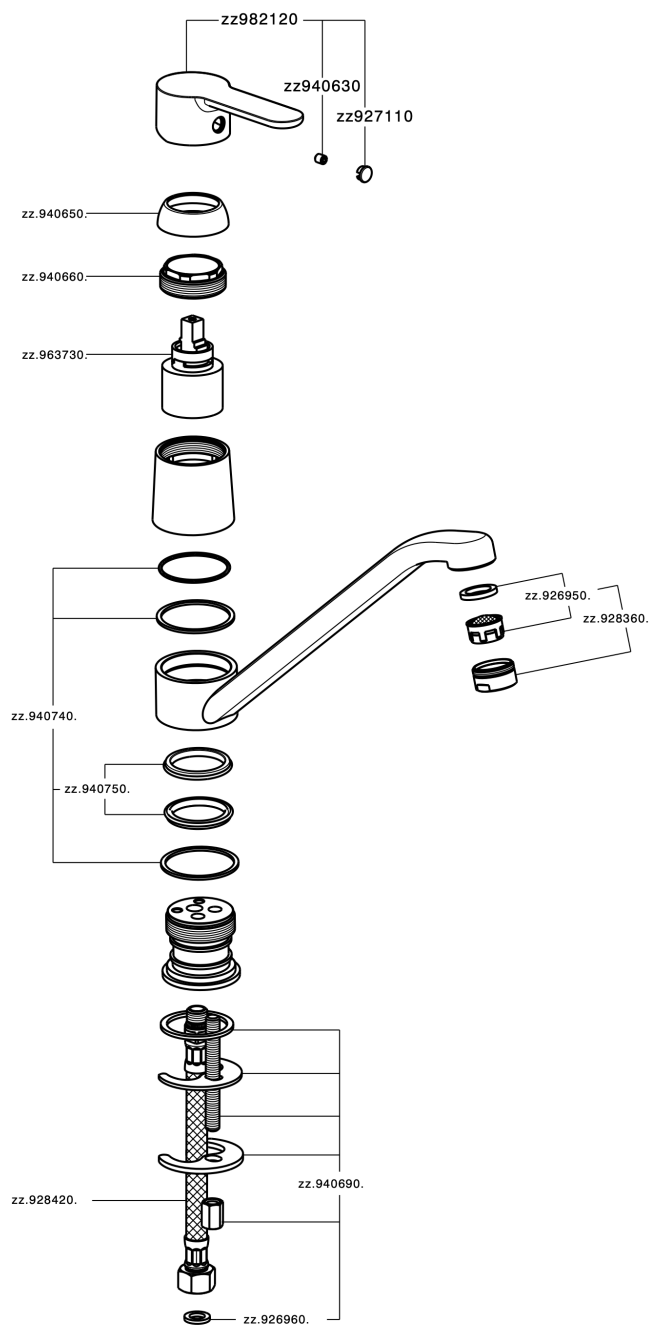

Single lever sink mixer Energysave KITCHEN_C2000585

C2000585

<https://en.cisal.it/single-lever-sink-mixer-energysave-kitchen-c2000585>

2025-01-02