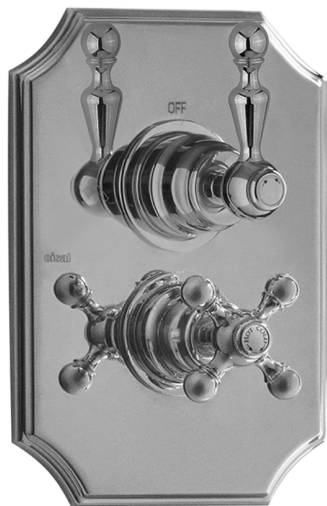

Exposed part for con.thermo.shower valve, 2-outlet ARCANA AMERICA_AA018100

MODEL **AA018100**

Exposed part for con.thermo.shower valve, 2-outlet, with 2 outlet deviator, without concealed part, for item ZA018101

AVAILABLE FINISHINGS

- **21** 21 Chrome
- **24** 24 Gold
- **26** 26 Old Copper
- **27** 27 Old Bronze
- **2A** 2A Satin Brushed Nickel

CHARACTERISTICS

Installation **Concealed**
Required concealed parts **ZA018101**

Thermostatic

The Cisal thermostatic is your personal water manager, helping you to handle, control and save water and energy.