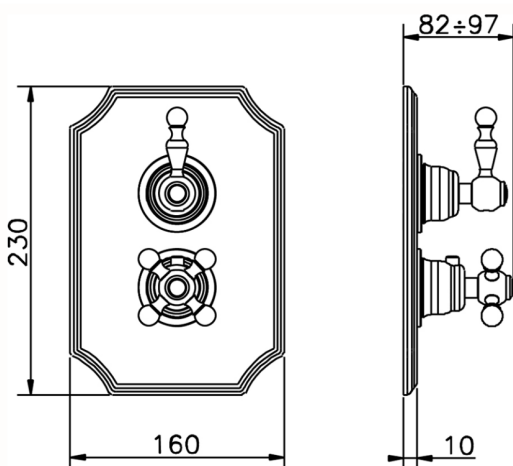

Exposed part for con.thermo.shower valve, 2-outlet ARCANA AMERICA_AA018100

MODEL **AA018100**

Exposed part for con.thermo.shower valve, 2-outlet, with 2 outlet deviator, without concealed part, for item ZA018101

AVAILABLE FINISHINGS

- **21** 21 Chrome
- **24** 24 Gold
- **26** 26 Old Copper
- **27** 27 Old Bronze
- **2A** 2A Satin Brushed Nickel

CHARACTERISTICS

Installation **Concealed**
Required concealed parts **ZA018101**

Thermostatic

The Cisal thermostatic is your personal water manager, helping you to handle, control and save water and energy.