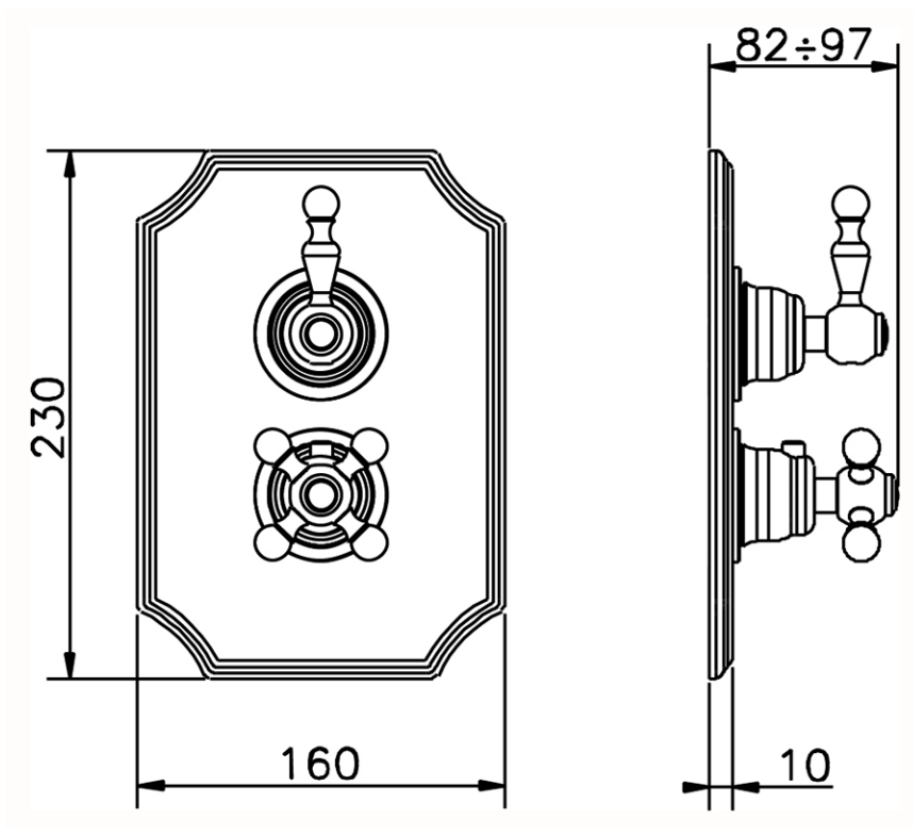

Exposed part for con.thermo.shower valve, 2-outlet ARCANA AMERICA_AA018100

AA018100

<https://en.cisal.it/exposed-part-for-con-thermo-shower-valve-2-outlet-arcana-america-aa018100>

Piastra/Plate/Plaque/Platte/Placa

2-3mm: XX 25-40 YY 76-91

10 mm: XX 16-31 YY 65-80

ZA018101

<https://en.cisal.it/concealed-thermostatic-shower-valve-2-outlets-concealed-za018101>

2026-04-24