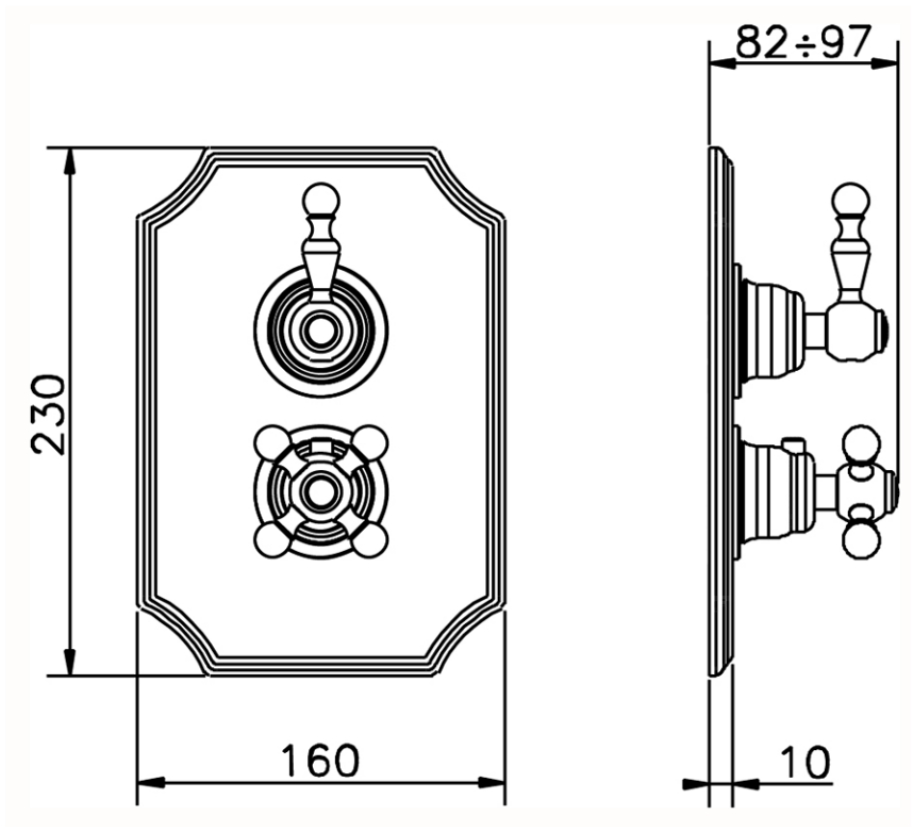

## Exposed part for con.thermo.shower valve, 2-outlet ARCANA AMERICA\_AA018100

AA018100

<https://en.cisal.it/exposed-part-for-con-thermo-shower-valve-2-outlet-arcana-america-aa018100>

## Piastra/Plate/Plaque/Platte/Placa

2-3mm: XX 25-40 YY 76-91

10 mm: XX 16-31 YY 65-80

ZA018101

<https://en.cisal.it/concealed-thermostatic-shower-valve-2-outlets-concealed-za018101>

2026-06-14