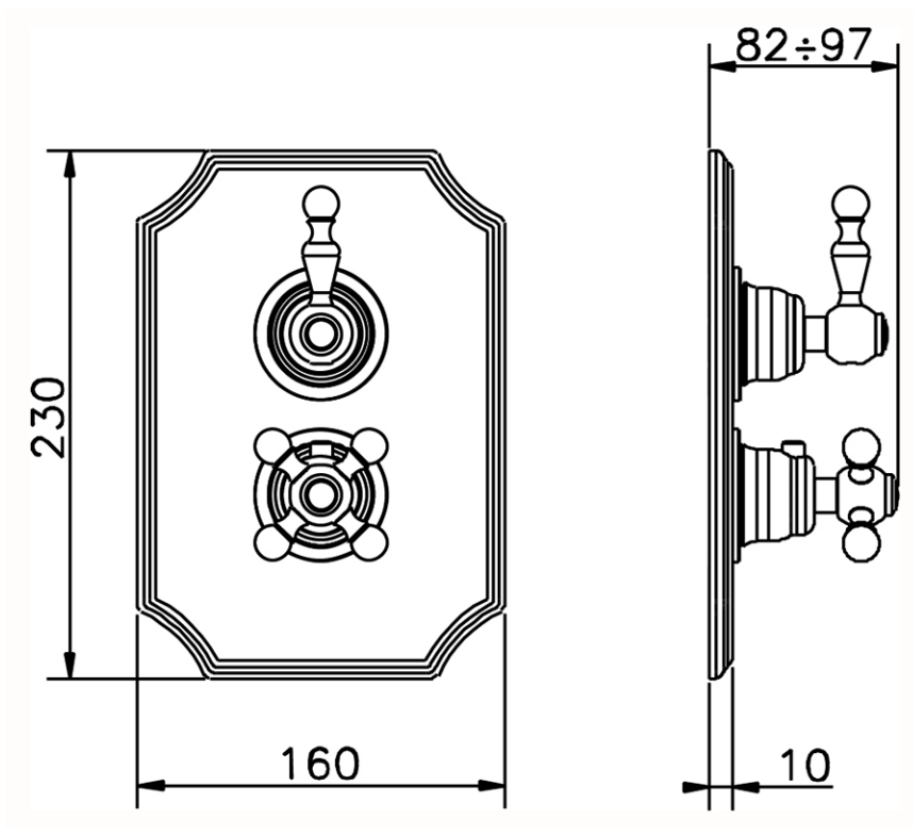

Exposed part for con.thermo.shower valve, 2-outlet ARCANA AMERICA_AA018100

AA018100

<https://en.cisal.it/exposed-part-for-con-thermo-shower-valve-2-outlet-arcana-america-aa018100>

Piastra/Plate/Plaque/Platte/Placa

2-3mm: XX 25-40 YY 76-91

10 mm: XX 16-31 YY 65-80

ZA018101

<https://en.cisal.it/concealed-thermostatic-shower-valve-2-outlets-concealed-za018101>

2026-05-17