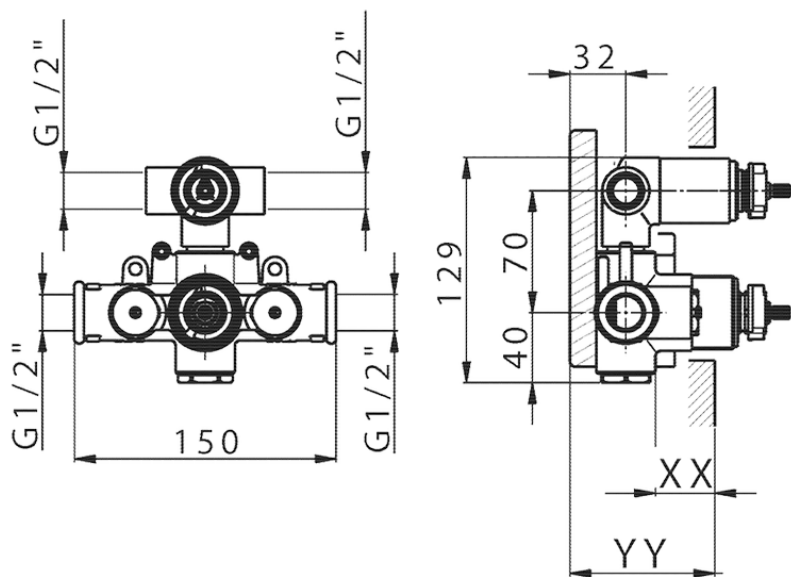

## Exposed part for con.thermo.shower valve, 2-outlet ARCANA AMERICA\_AA018100

AA018100

<https://en.cisal.it/exposed-part-for-con-thermo-shower-valve-2-outlet-arcana-america-aa018100>

## Piastra/Plate/Plaque/Platte/Placa

2-3mm: XX 25-40 YY 76-91

10 mm: XX 16-31 YY 65-80

ZA018101

<https://en.cisal.it/concealed-thermostatic-shower-valve-2-outlets-concealed-za018101>

2026-06-10