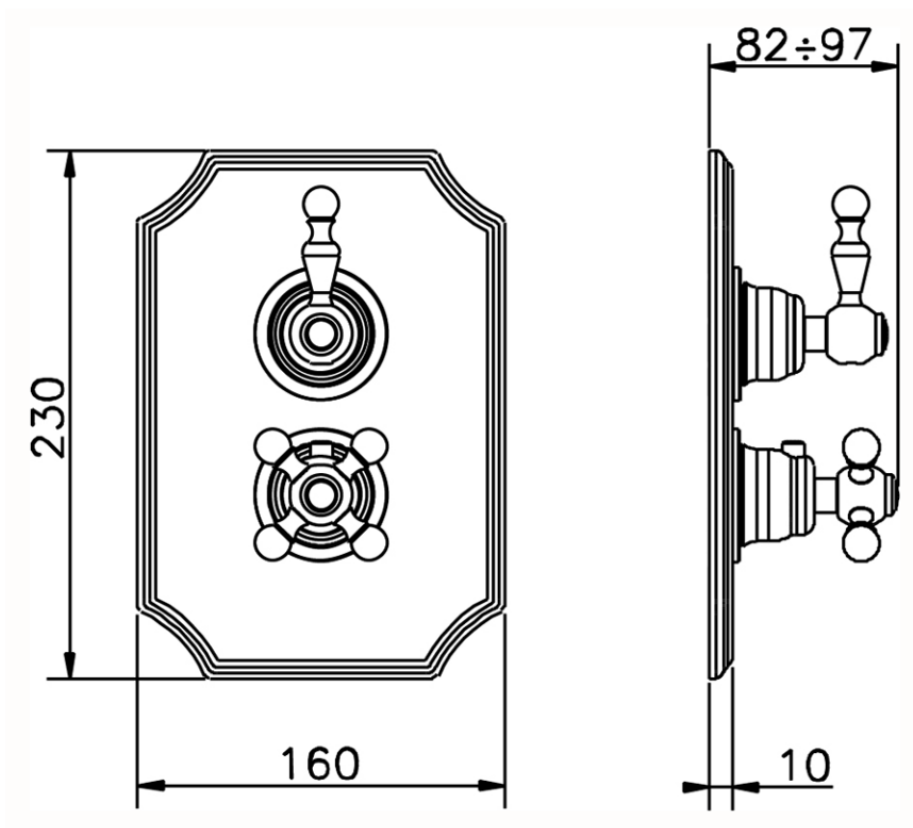

## Exposed part for con.thermo.shower valve, 2-outlet ARCANA AMERICA\_AA018100

AA018100

<https://en.cisal.it/exposed-part-for-con-thermo-shower-valve-2-outlet-arcana-america-aa018100>

## Piastra/Plate/Plaque/Platte/Placa

2-3mm: XX 25-40 YY 76-91

10 mm: XX 16-31 YY 65-80

ZA018101

<https://en.cisal.it/concealed-thermostatic-shower-valve-2-outlets-concealed-za018101>

2026-06-10