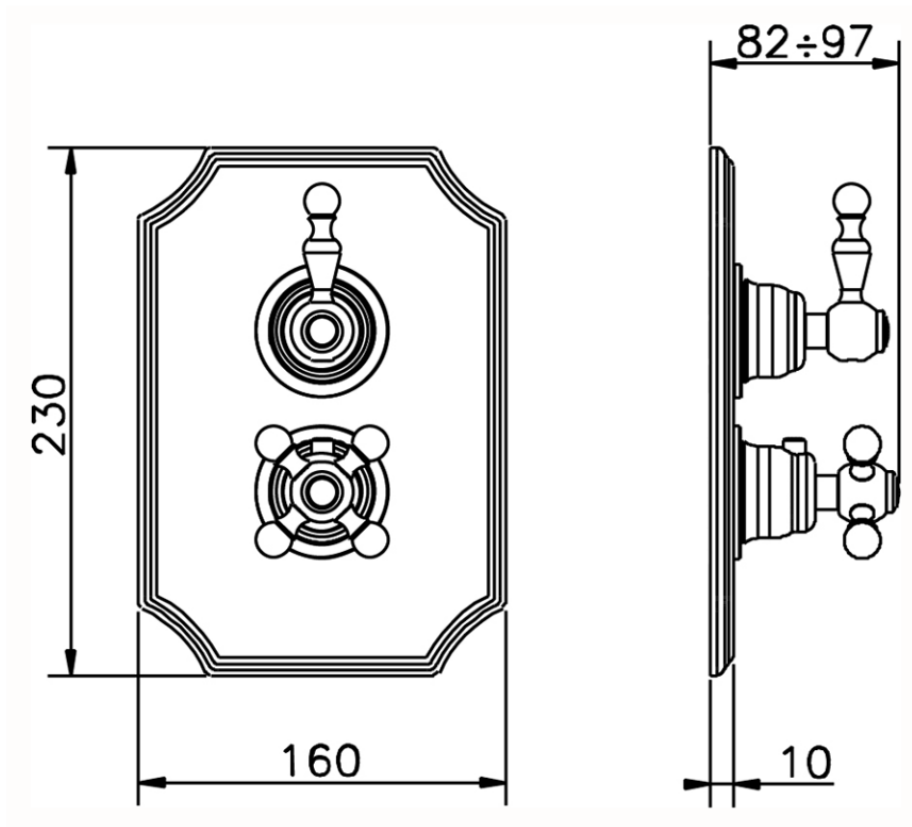

Exposed part for con.thermo.shower valve, 2-outlet ARCANA AMERICA_AA018100

AA018100

<https://en.cisal.it/exposed-part-for-con-thermo-shower-valve-2-outlet-arcana-america-aa018100>

Piastra/Plate/Plaque/Platte/Placa

2-3mm: XX 25-40 YY 76-91

10 mm: XX 16-31 YY 65-80

ZA018101

<https://en.cisal.it/concealed-thermostatic-shower-valve-2-outlets-concealed-za018101>

2026-06-10