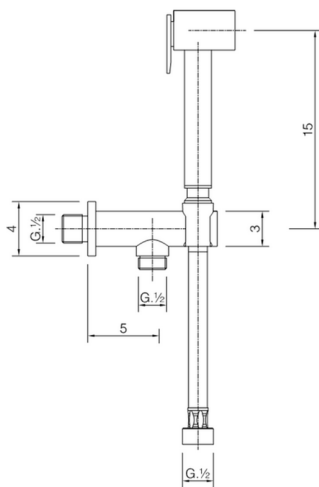

Hygienic Spray

Multi-jets hygienic hand shower, for personal hygiene care.

2025-04-25