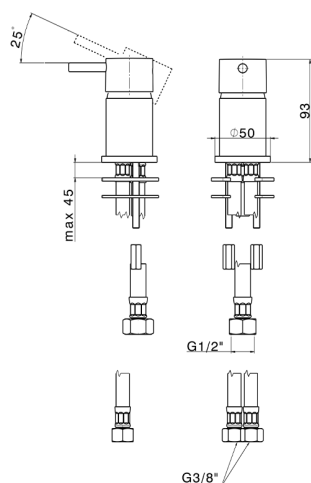

Single lever washbasin mixer NUOVA LESS_LN000650

MODEL **LN000650**

Single lever washbasin mixer, without automatic pop-up waste, without filler spout, G.3/8" stainless steel flexible hose

AVAILABLE FINISHINGS

-  **21** 21 Chrome
-  **2F** 2F Brushed Nickel
-  **40** 40 Matt Black
-  **4Q** 4Q Matt White

CHARACTERISTICS

Cartridge Spare Parts **ZZ97179000**

35 mm Cartridge

2026-05-17