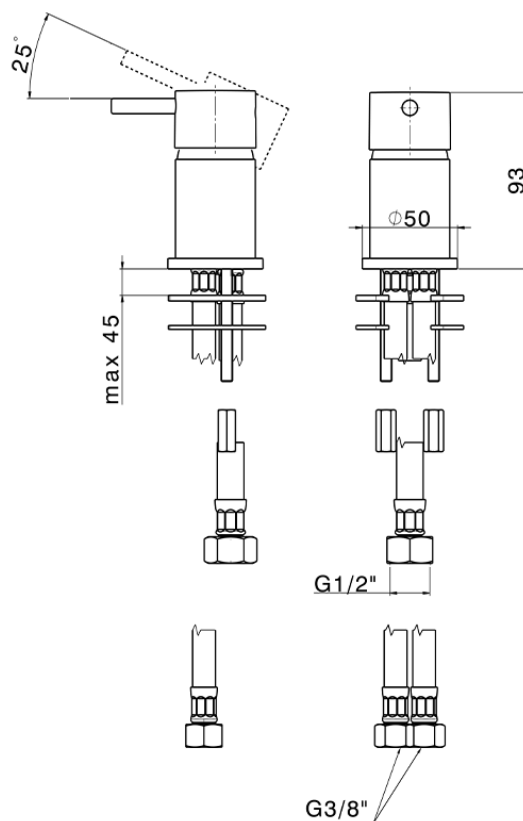

Single lever washbasin mixer NUOVA LESS_LN000650

LN000650

<https://en.cisal.it/single-lever-washbasin-mixer-nuova-less-ln000650>

2026-05-17