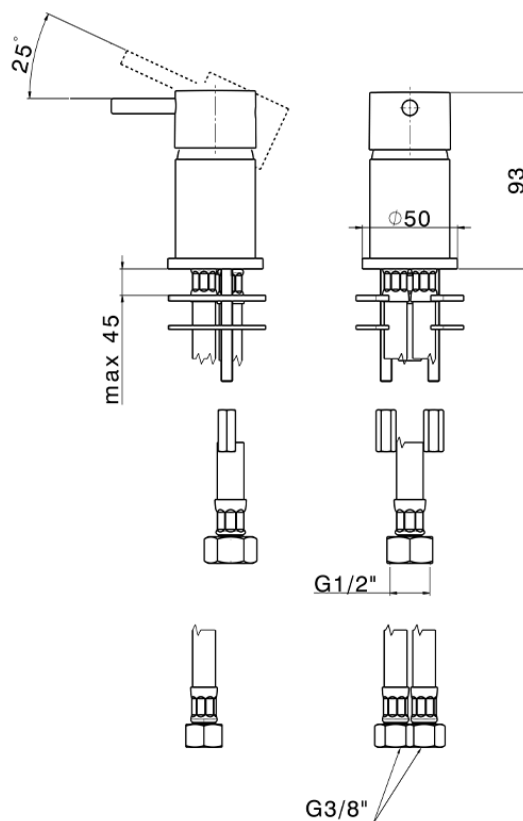

Single lever washbasin mixer NUOVA LESS_LN000650

LN000650

<https://en.cisal.it/single-lever-washbasin-mixer-nuova-less-ln000650>

2026-06-13