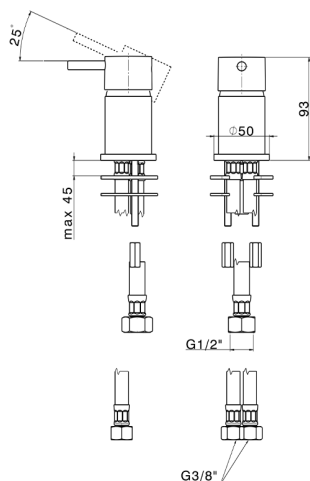

## Single lever washbasin mixer NUOVA LESS\_LN000650

MODEL **LN000650**

Single lever washbasin mixer, without automatic pop-up waste, without filler spout, G.3/8" stainless steel flexible hose

### CHARACTERISTICS

Cartridge Spare Parts **ZZ97179000**

**35 mm Cartridge**

2026-05-17