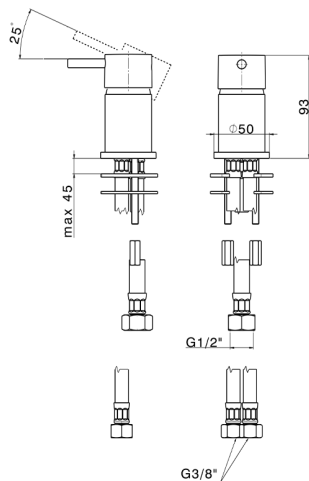

Single lever washbasin mixer NUOVA LESS_LN000650

MODEL **LN000650**

Single lever washbasin mixer, without automatic pop-up waste, without filler spout, G.3/8" stainless steel flexible hose

AVAILABLE FINISHINGS

-  **21** 21 Chrome
-  **2F** 2F Brushed Nickel
-  **40** 40 Matt Black
-  **4Q** 4Q Matt White

CHARACTERISTICS

Cartridge Spare Parts **ZZ97179000**

35 mm Cartridge

2026-06-13