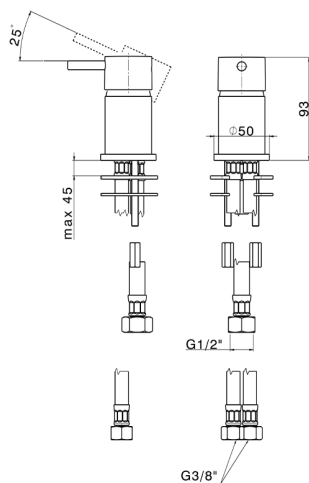

## Single lever washbasin mixer NUOVA LESS\_LN000650

MODEL **LN000650**

Single lever washbasin mixer, without automatic pop-up waste, without filler spout, G.3/8" stainless steel flexible hose

### CHARACTERISTICS

Cartridge Spare Parts **ZZ97179000**

**35 mm Cartridge**

2026-04-06