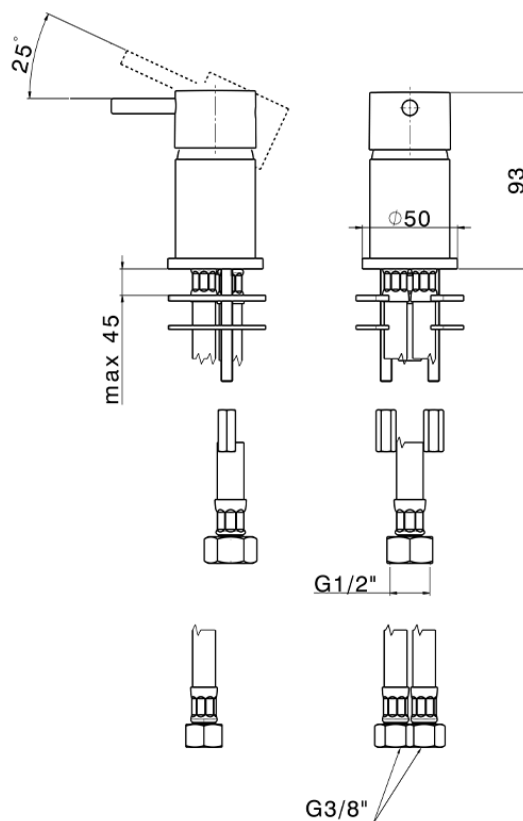

## Single lever washbasin mixer NUOVA LESS\_LN000650

LN000650

<https://en.cisal.it/single-lever-washbasin-mixer-nuova-less-ln000650>

2026-04-26