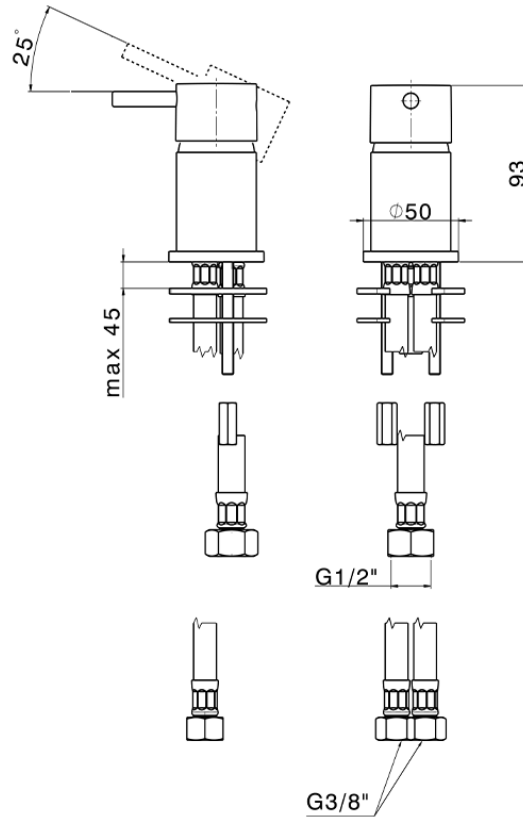

Single lever washbasin mixer NUOVA LESS_LN000650

LN000650

<https://en.cisal.it/single-lever-washbasin-mixer-nuova-less-ln000650>

2026-04-05