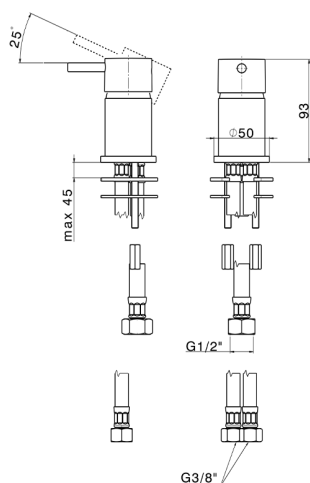

## Single lever washbasin mixer NUOVA LESS\_LN000650

MODEL **LN000650**

Single lever washbasin mixer, without automatic pop-up waste, without filler spout, G.3/8" stainless steel flexible hose

### CHARACTERISTICS

Cartridge Spare Parts **ZZ97179000**

**35 mm Cartridge**

2026-06-14