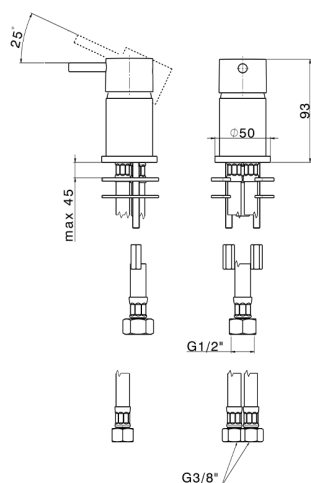

Single lever washbasin mixer NUOVA LESS_LN000650

MODEL **LN000650**

Single lever washbasin mixer, without automatic pop-up waste, without filler spout, G.3/8" stainless steel flexible hose

AVAILABLE FINISHINGS

-  **21** 21 Chrome
-  **2F** 2F Brushed Nickel
-  **40** 40 Matt Black
-  **4Q** 4Q Matt White

CHARACTERISTICS

Cartridge Spare Parts **ZZ97179000**

35 mm Cartridge

2026-06-13