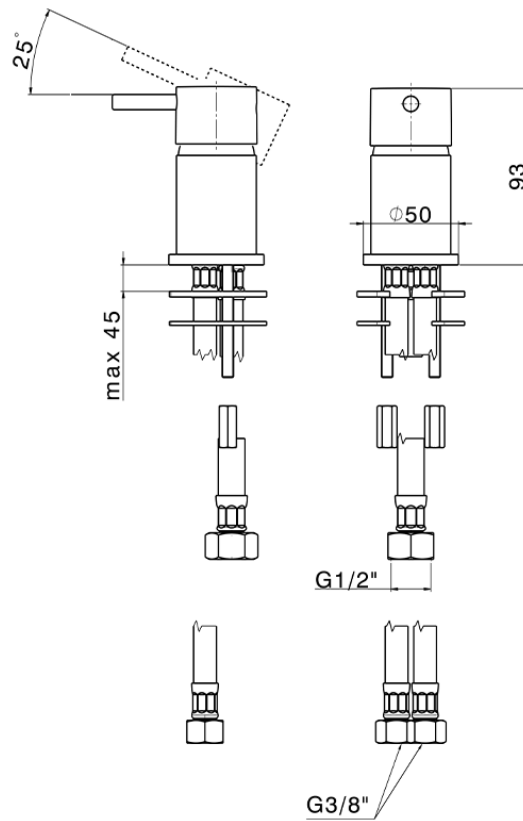

Single lever washbasin mixer NUOVA LESS_LN000650

LN000650

<https://en.cisal.it/single-lever-washbasin-mixer-nuova-less-ln000650>

2026-04-06