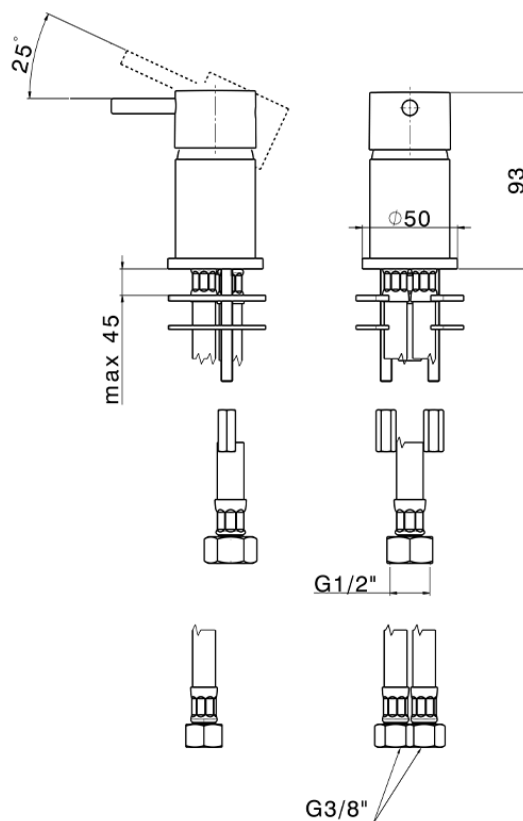

## Single lever washbasin mixer NUOVA LESS\_LN000650

LN000650

<https://en.cisal.it/single-lever-washbasin-mixer-nuova-less-ln000650>

2026-06-14