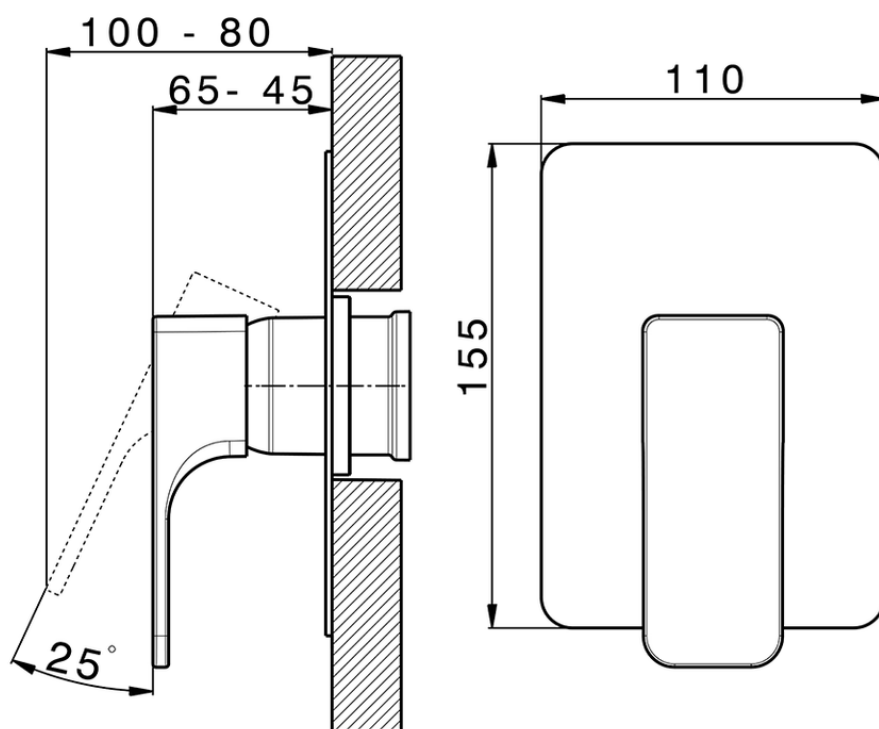

Exposed part for concealed S.L. shower valve CUBIC_CU003002

CU003002

<https://en.cisal.it/exposed-part-for-concealed-s-l-shower-valve-cubic-cu003002>

Piastra/Plate/Plaque/Platte/Placa

2-3mm: XX 27-47 YY 54-74

10mm: XX 16-40 YY 43-68

ZA005300

<https://en.cisal.it/concealed-single-lever-shower-mixer-concealed-za005300>

2026-05-19