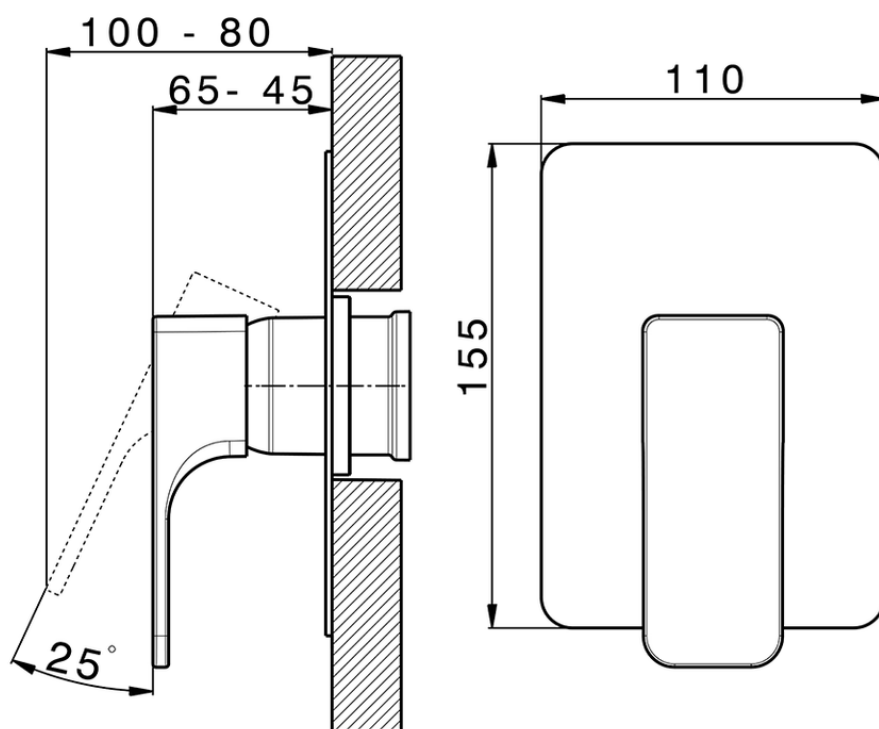

**Exposed part for concealed S.L. shower valve CUBIC\_CU003002**

CU003002

<https://en.cisal.it/exposed-part-for-concealed-s-l-shower-valve-cubic-cu003002>

Piastra/Plate/Plaque/Platte/Placa

2-3mm: XX 27-47 YY 54-74

10mm: XX 16-40 YY 43-68

ZA005300

<https://en.cisal.it/concealed-single-lever-shower-mixer-concealed-za005300>

2026-06-14