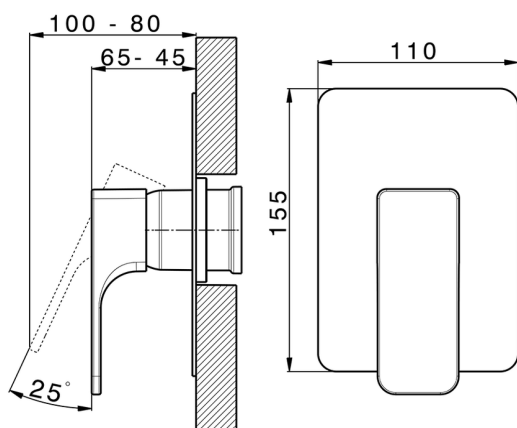

Exposed part for concealed S.L. shower valve CUBIC_CU003002

MODEL **CU003002**

Exposed part for concealed S.L. shower valve, without concealed part, for item ZA005300

AVAILABLE FINISHINGS

-  **21** 21 Chrome
-  **2B** 2B Polished Nickel
-  **2F** 2F Brushed Nickel
-  **40** 40 Matt Black

CHARACTERISTICS

Installation **Concealed**
 Required concealed parts **ZA005300**

Concealed single lever shower mixer CONCEALED_ZA005300

MODEL **ZA005300**

Concealed single lever shower mixer, 1/2" concealed shower, without trim kit

AVAILABLE FINISHINGS

04 04 Without finishing

CHARACTERISTICS

Concealed **1**
 Cartridge Spare Parts **ZZ94035000**
35 mm Cartridge

Piastra/Plate/Plaque/Platte/Placa
 2-3mm: XX 27-47 YY 54-74
 10mm: XX 16-40 YY 43-68