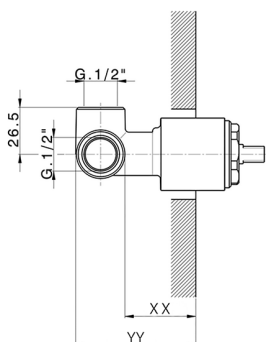

Exposed part for concealed S.L. shower valve CUBIC_CU003002

MODEL **CU003002**

Exposed part for concealed S.L. shower valve, without concealed part, for item ZA005300

AVAILABLE FINISHINGS

-  **21** 21 Chrome
-  **2B** 2B Polished Nickel
-  **2F** 2F Brushed Nickel
-  **40** 40 Matt Black

CHARACTERISTICS

Installation **Concealed**
 Required concealed parts **ZA005300**

Concealed single lever shower mixer CONCEALED_ZA005300

MODEL **ZA005300**

Concealed single lever shower mixer, 1/2" concealed shower, without trim kit

AVAILABLE FINISHINGS

04 04 Without finishing

CHARACTERISTICS

Concealed **1**
 Cartridge Spare Parts **ZZ94035000**
35 mm Cartridge

Piastra/Plate/Plaque/Platte/Placa
 2-3mm: XX 27-47 YY 54-74
 10mm: XX 16-40 YY 43-68