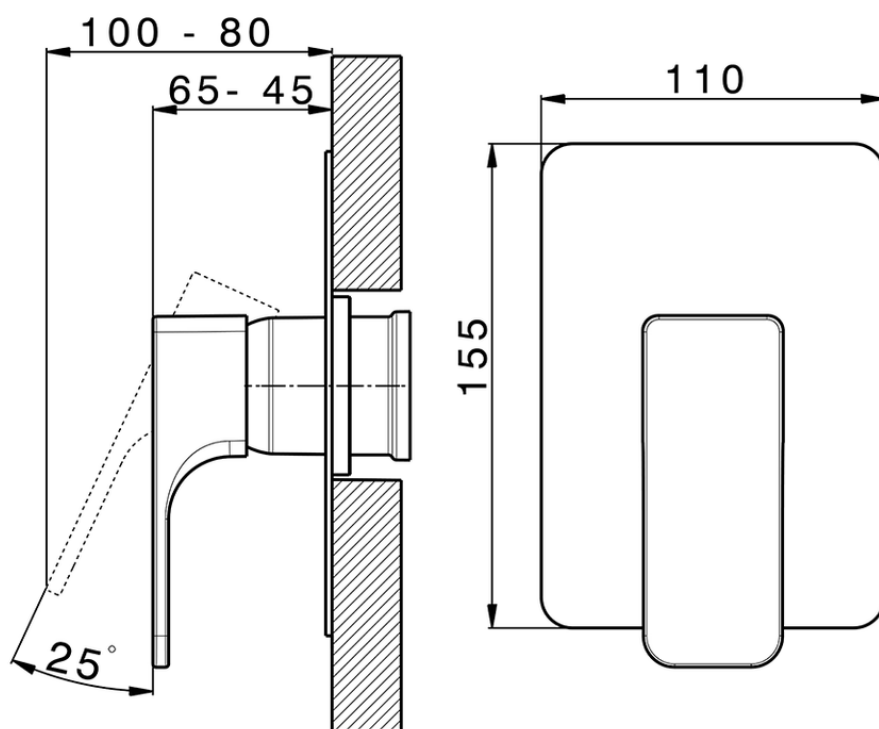

Exposed part for concealed S.L. shower valve CUBIC_CU003002

CU003002

<https://en.cisal.it/exposed-part-for-concealed-s-l-shower-valve-cubic-cu003002>

Piastra/Plate/Plaque/Platte/Placa

2-3mm: XX 27-47 YY 54-74

10mm: XX 16-40 YY 43-68

ZA005300

<https://en.cisal.it/concealed-single-lever-shower-mixer-concealed-za005300>

2026-06-14