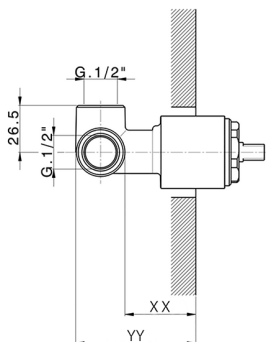

Exposed part for concealed S.L. shower valve CUBIC_CU003002

MODEL **CU003002**

Exposed part for concealed S.L. shower valve, without concealed part, for item ZA005300

AVAILABLE FINISHINGS

-  **21** 21 Chrome
-  **2B** 2B Polished Nickel
-  **2F** 2F Brushed Nickel
-  **40** 40 Matt Black

CHARACTERISTICS

Installation **Concealed**
 Required concealed parts **ZA005300**

Concealed single lever shower mixer CONCEALED_ZA005300

MODEL **ZA005300**

Concealed single lever shower mixer, 1/2" concealed shower, without trim kit

AVAILABLE FINISHINGS

04 04 Without finishing

CHARACTERISTICS

Concealed **1**
 Cartridge Spare Parts **ZZ94035000**
35 mm Cartridge

Piastra/Plate/Plaque/Platte/Placa
 2-3mm: XX 27-47 YY 54-74
 10mm: XX 16-40 YY 43-68