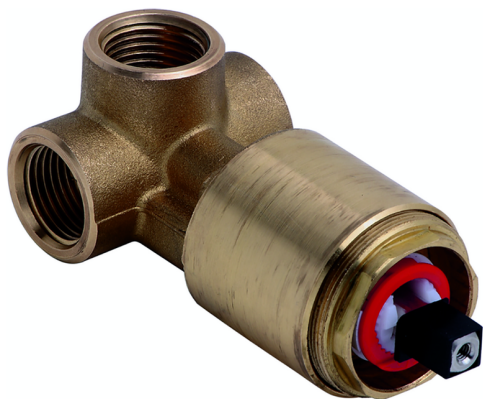

Exposed part for concealed S.L. shower valve CUBIC_CU003002

MODEL **CU003002**

Exposed part for concealed S.L. shower valve, without concealed part, for item ZA005300

AVAILABLE FINISHINGS

-  **21** 21 Chrome
-  **2B** 2B Polished Nickel
-  **2F** 2F Brushed Nickel
-  **40** 40 Matt Black

CHARACTERISTICS

Installation **Concealed**
 Required concealed parts **ZA005300**

Concealed single lever shower mixer CONCEALED_ZA005300

MODEL **ZA005300**

Concealed single lever shower mixer, 1/2" concealed shower, without trim kit

AVAILABLE FINISHINGS

04 04 Without finishing

CHARACTERISTICS

Concealed **1**
 Cartridge Spare Parts **ZZ94035000**
35 mm Cartridge

Piastra/Plate/Plaque/Platte/Placa
 2-3mm: XX 27-47 YY 54-74
 10mm: XX 16-40 YY 43-68