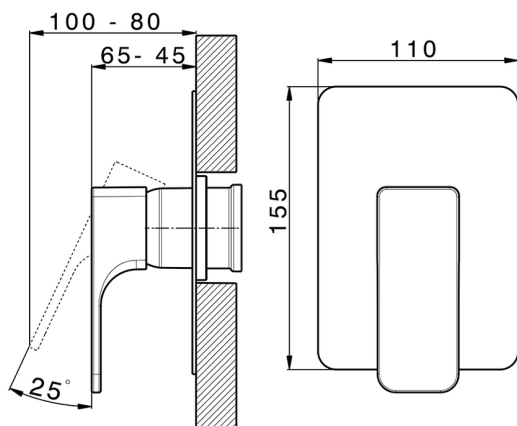

Exposed part for concealed S.L. shower valve CUBIC_CU003002

MODEL **CU003002**

Exposed part for concealed S.L. shower valve, without concealed part, for item ZA005300

AVAILABLE FINISHINGS

-  **21** 21 Chrome
-  **2B** 2B Polished Nickel
-  **2F** 2F Brushed Nickel
-  **40** 40 Matt Black

CHARACTERISTICS

Installation **Concealed**
 Required concealed parts **ZA005300**

Concealed single lever shower mixer CONCEALED_ZA005300

MODEL **ZA005300**

Concealed single lever shower mixer, 1/2" concealed shower, without trim kit

AVAILABLE FINISHINGS

04 04 Without finishing

CHARACTERISTICS

Concealed **1**
 Cartridge Spare Parts **ZZ94035000**
35 mm Cartridge

Piastra/Plate/Plaque/Platte/Placa
 2-3mm: XX 27-47 YY 54-74
 10mm: XX 16-40 YY 43-68