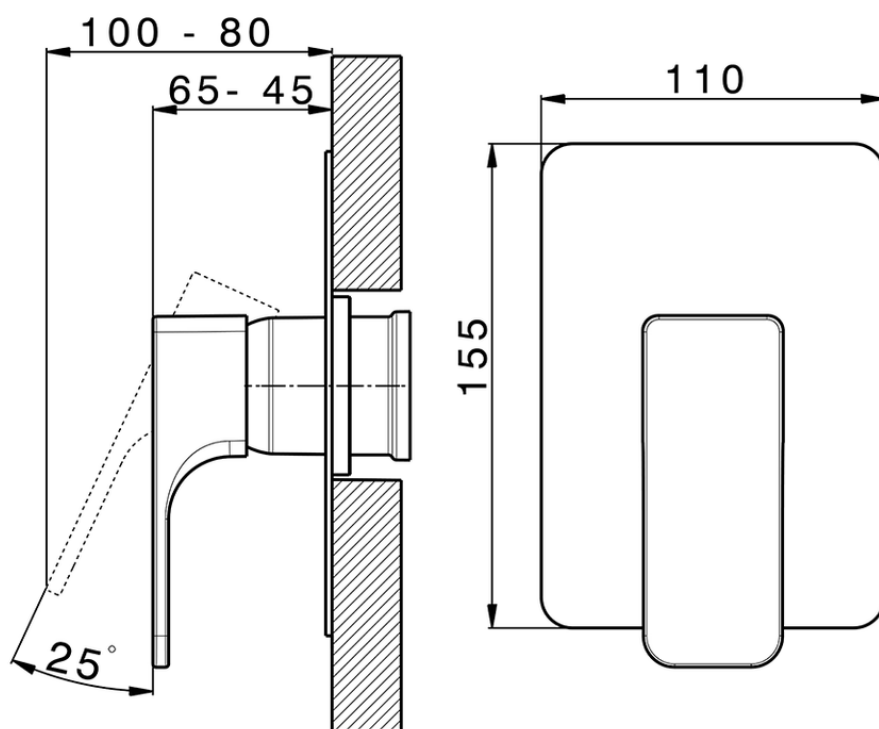

**Exposed part for concealed S.L. shower valve CUBIC\_CU003002**

CU003002

<https://en.cisal.it/exposed-part-for-concealed-s-l-shower-valve-cubic-cu003002>

Piastra/Plate/Plaque/Platte/Placa

2-3mm: XX 27-47 YY 54-74

10mm: XX 16-40 YY 43-68

ZA005300

<https://en.cisal.it/concealed-single-lever-shower-mixer-concealed-za005300>

2026-04-06