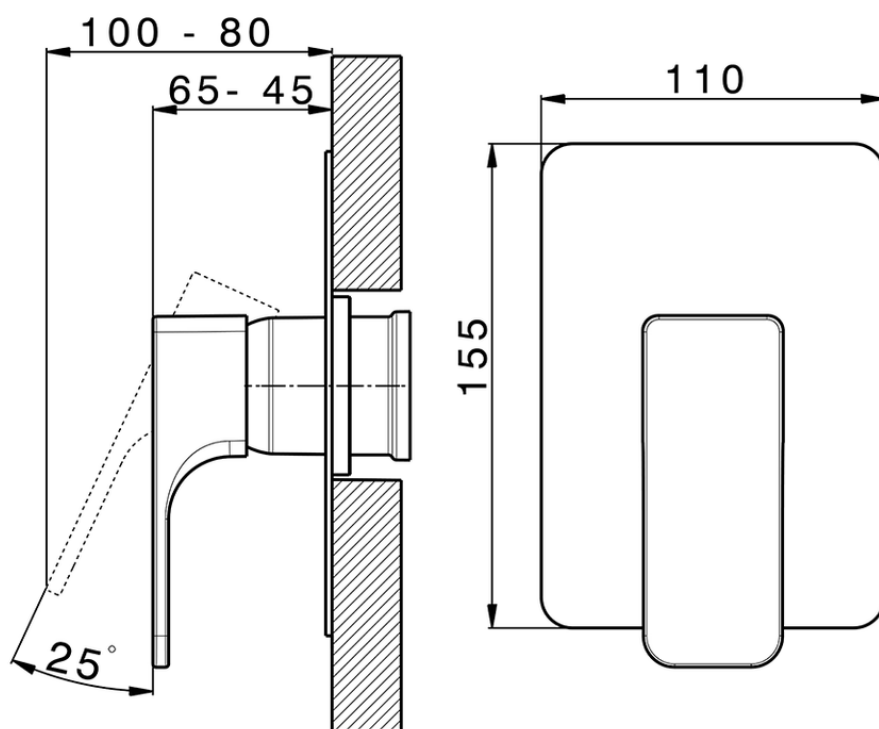

Exposed part for concealed S.L. shower valve CUBIC_CU003002

CU003002

<https://en.cisal.it/exposed-part-for-concealed-s-l-shower-valve-cubic-cu003002>

Piastra/Plate/Plaque/Platte/Placa

2-3mm: XX 27-47 YY 54-74

10mm: XX 16-40 YY 43-68

ZA005300

<https://en.cisal.it/concealed-single-lever-shower-mixer-concealed-za005300>

2026-04-26