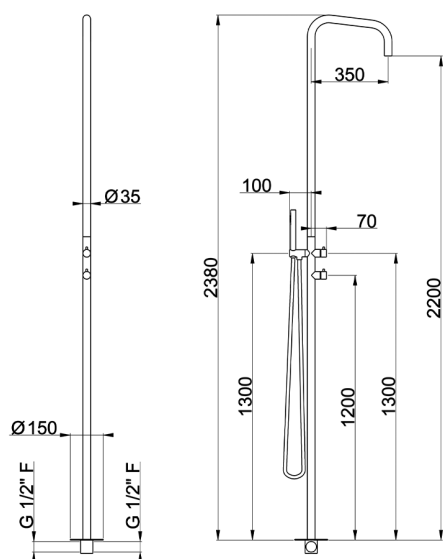

## Free Standing Progressive Shower Column SHOWER COLUMNS\_XI005100

MODEL **XI005100**

Free Standing Progressive Shower Column, 2 outlet diverter, for Indoor/Outdoor use, with rain spray aerator, INOX D.26 mm minimalistic one spray handshower, INOX AISI 316L

AVAILABLE FINISHINGS

**D1** D1 Brushed Inox

CHARACTERISTICS

Single Lever **1**

Cartridge Spare Parts **ZZ9E521000 - ZZ9E523000**

**25 mm Progressive single-lever cartridge**

2026-07-03