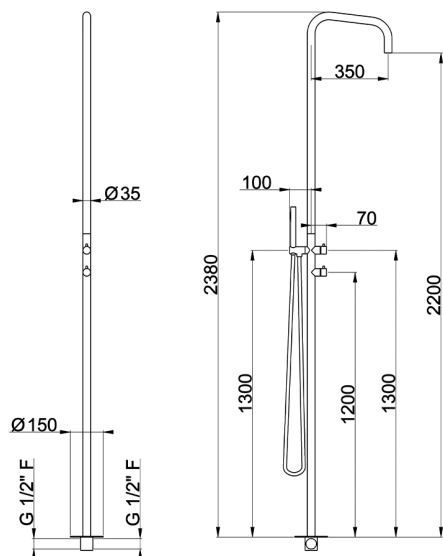

## Free Standing Progressive Shower Column SHOWER COLUMNS\_XI005100

MODEL **XI005100**

Free Standing Progressive Shower Column, 2 outlet diverter, for Indoor/Outdoor use, with rain spray aerator, INOX D.26 mm minimalistic one spray handshower, INOX AISI 316L

AVAILABLE FINISHINGS

**D1** D1 Brushed Inox

CHARACTERISTICS

Single Lever **1**

Cartridge Spare Parts **ZZ9E521000 - ZZ9E523000**

**25 mm Progressive single-lever cartridge**

2026-04-26