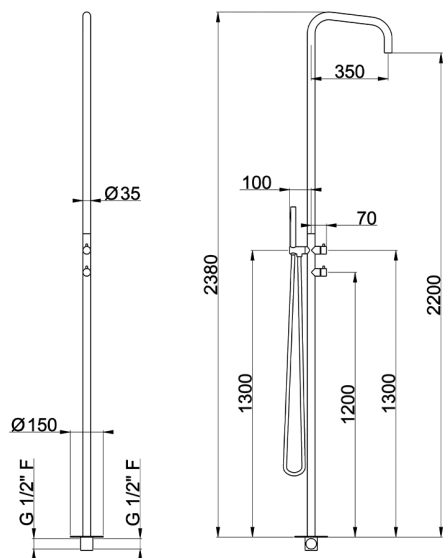

AVAILABLE FINISHINGS

D1 D1 Brushed Inox

CHARACTERISTICS

Single Lever **1**

Cartridge Spare Parts **ZZ9E521000 - ZZ9E523000**

25 mm Progressive single-lever cartridge

2026-06-10