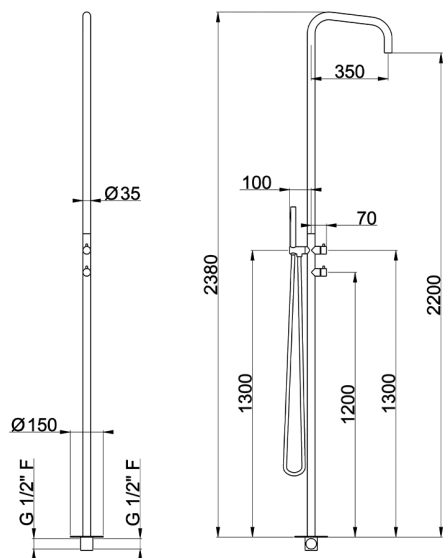

AVAILABLE FINISHINGS

D1 D1 Brushed Inox

CHARACTERISTICS

Single Lever **1**

Cartridge Spare Parts **ZZ9E521000 - ZZ9E523000**

25 mm Progressive single-lever cartridge

2026-04-05