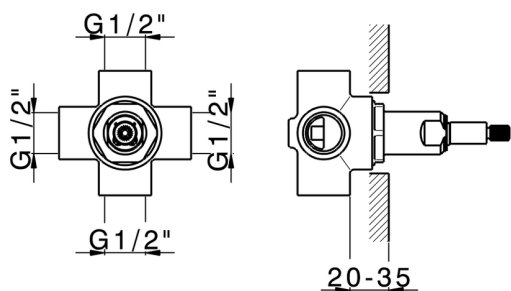

2 outlet diverter concealed part CONCEALED_ZA002000

MODEL **ZA002000**

2 outlet diverter concealed part, hot water inlet, cold water inlet, without closure

AVAILABLE FINISHINGS

04 04 Without finishing

CHARACTERISTICS

Concealed **1**

2026-06-13