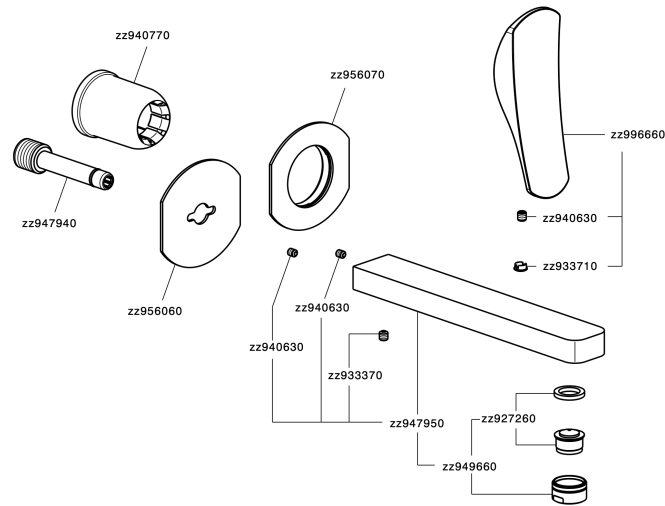

Exposed part for single lever washbasin valve ROADSTER ACCENT_RA005510

MODEL **RA005510**

Exposed part for single lever washbasin valve, without concealed part, spout L.200 mm, for item Easy-Box ZA002450-ZA025510

AVAILABLE FINISHINGS

-  **21** 21 Chrome
-  **2B** 2B Polished Nickel
-  **2F** 2F Brushed Nickel
-  **2Q** 2Q Black Titanium
-  **40** 40 Matt Black
-  **4Q** 4Q Matt White

CHARACTERISTICS

Installation **Concealed**
 Required concealed parts **ZA002450**

Exposed part for single lever washbasin valve ROADSTER ACCENT_RA005510

RA005510

<https://en.cisal.it/exposed-part-for-single-lever-washbasin-valve-roadster-accent-ra005510>

2024-11-23