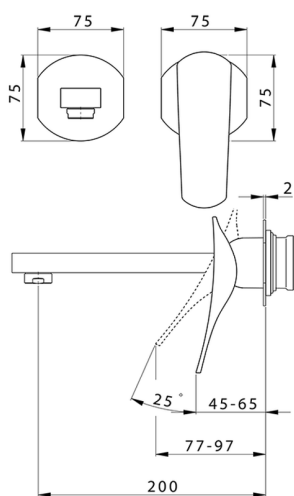

Exposed part for single lever washbasin valve ROADSTER ACCENT_RA005510

MODEL **RA005510**

Exposed part for single lever washbasin valve, without concealed part, spout L.200 mm, for item Easy-Box ZA002450-ZA025510

Exposed part for single lever washbasin valve ROADSTER ACCENT_RA005510

RA005510

<https://en.cisal.it/exposed-part-for-single-lever-washbasin-valve-roadster-accent-ra005510>

2024-11-23