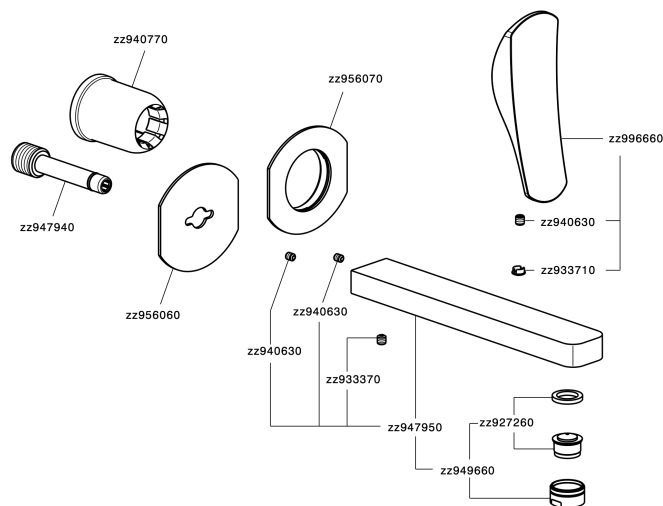

## Exposed part for single lever washbasin valve ROADSTER ACCENT\_RA005510

RA005510

<https://en.cisal.it/exposed-part-for-single-lever-washbasin-valve-roadster-accent-ra005510>

2024-11-23