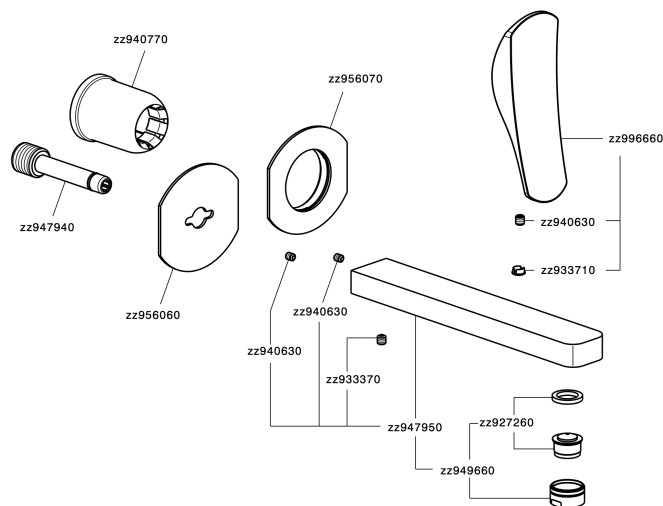

Exposed part for single lever washbasin valve ROADSTER ACCENT_RA005510

MODEL **RA005510**

Exposed part for single lever washbasin valve, without concealed part, spout L.200 mm, for item Easy-Box ZA002450-ZA025510

AVAILABLE FINISHINGS

-  **21** 21 Chrome
-  **2B** 2B Polished Nickel
-  **2F** 2F Brushed Nickel
-  **2Q** 2Q Black Titanium
-  **40** 40 Matt Black
-  **4Q** 4Q Matt White

CHARACTERISTICS

Installation **Concealed**
 Required concealed parts **ZA002450**

Exposed part for single lever washbasin valve ROADSTER ACCENT_RA005510

RA005510

<https://en.cisal.it/exposed-part-for-single-lever-washbasin-valve-roadster-accent-ra005510>

2024-11-27