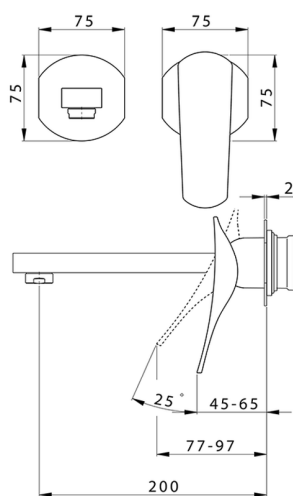

CHARACTERISTICS

Installation **Concealed**
Required concealed parts **ZA002450**