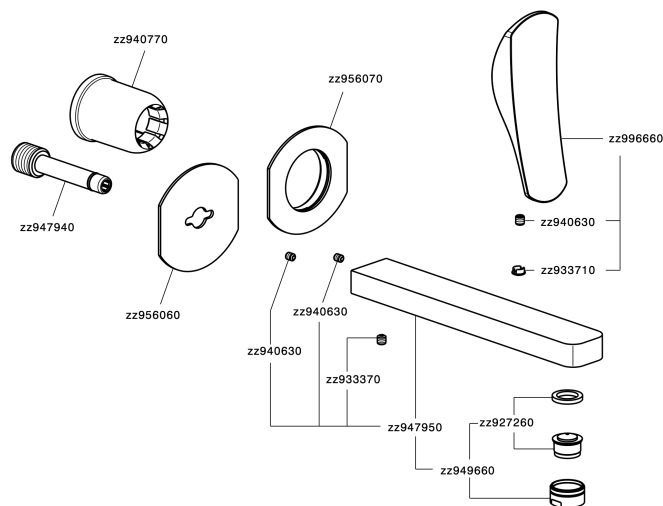

Exposed part for single lever washbasin valve ROADSTER ACCENT_RA005510

RA005510

<https://en.cisal.it/exposed-part-for-single-lever-washbasin-valve-roadster-accent-ra005510>

2024-11-23