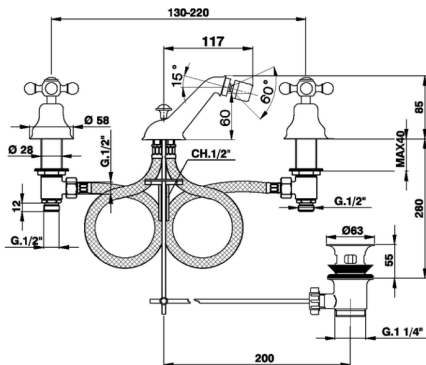

AVAILABLE FINISHINGS

- **21** 21 Chrome
- **24** 24 Gold
- **26** 26 Old Copper
- **27** 27 Old Bronze
- **2A** 2A Satin Brushed Nickel
- **74** 74 Chrome/Gold