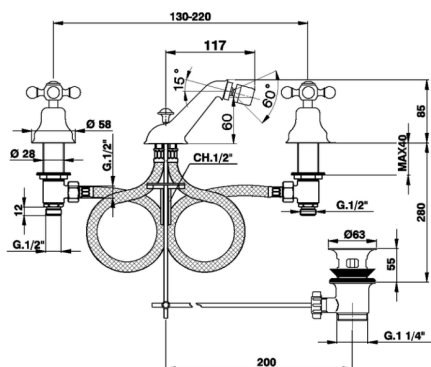

AVAILABLE FINISHINGS

- **21** 21 Chrome
- **24** 24 Gold
- **26** 26 Old Copper
- **27** 27 Old Bronze
- **2A** 2A Satin Brushed Nickel
- **74** 74 Chrome/Gold