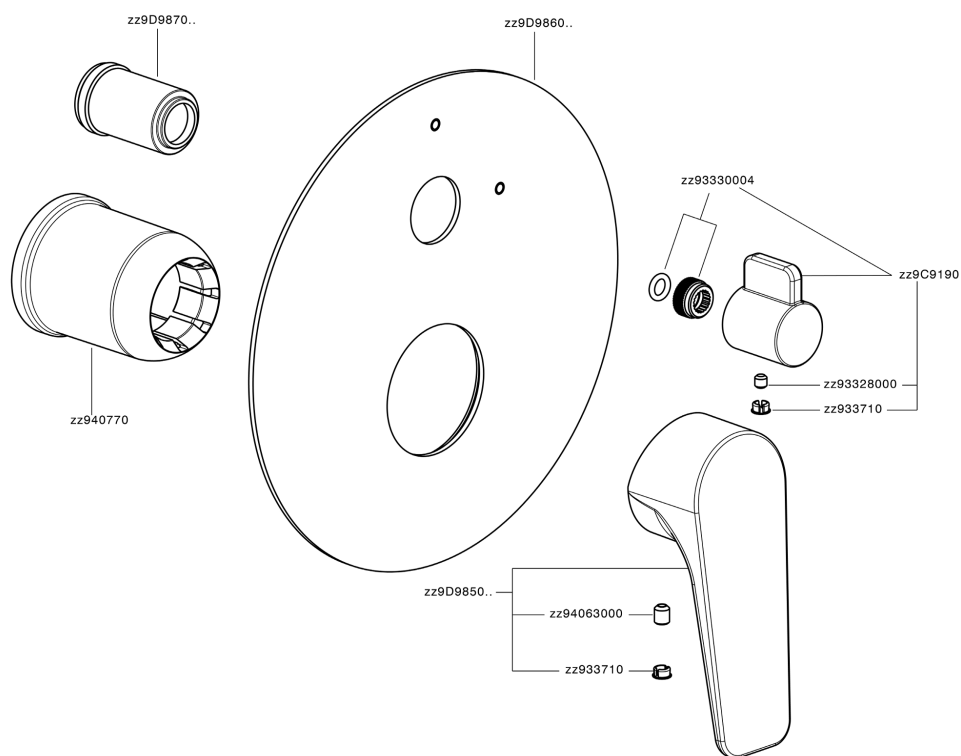

Exposed part for concealed S.L.bath-shower valve ROCK&ROLL_RK002300C

MODEL **RK002300C**

Exposed part for concealed S.L.bath-shower valve, 2-Way rotating diverter, without concealed part, for items Easy-Box ZA000230

CHARACTERISTICS

Installation **Concealed**
Required concealed parts **ZA000230**

Exposed part for concealed S.L.bath-shower valve ROCK&ROLL_RK002300C

RK002300C

<https://en.cisal.it/exposed-part-for-concealed-s-l-bath-shower-valve-rockroll-rk002300c>