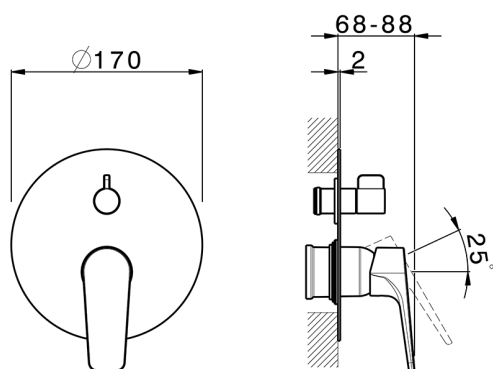

Exposed part for concealed S.L.bath-shower valve ROCK&ROLL_RK002300C

MODEL **RK002300C**

Exposed part for concealed S.L.bath-shower valve, 2-Way rotating diverter, without concealed part, for items Easy-Box ZA000230

CHARACTERISTICS

Installation **Concealed**
Required concealed parts **ZA000230**

Exposed part for concealed S.L.bath-shower valve ROCK&ROLL_RK002300C

RK002300C

<https://en.cisal.it/exposed-part-for-concealed-s-l-bath-shower-valve-rockroll-rk002300c>