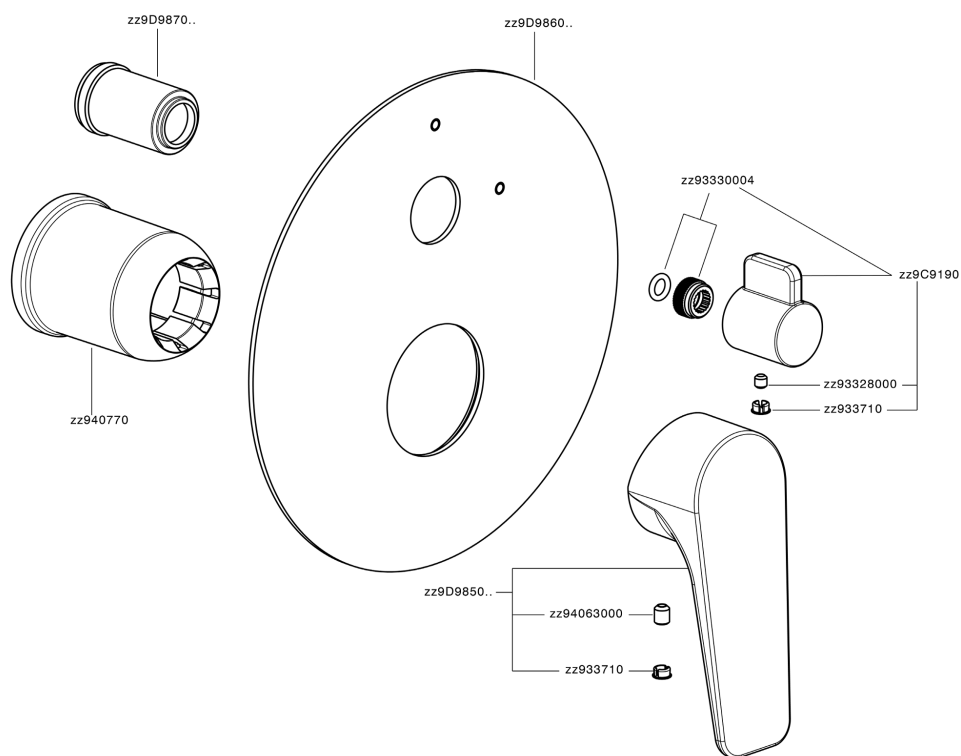

Exposed part for concealed S.L.bath-shower valve ROCK&ROLL_RK002300C

MODEL **RK002300C**

Exposed part for concealed S.L.bath-shower valve, 2-Way rotating diverter, without concealed part, for items Easy-Box ZA000230

CHARACTERISTICS

Installation	Concealed
Required concealed parts	ZA000230

Exposed part for concealed S.L.bath-shower valve ROCK&ROLL_RK002300C

RK002300C

<https://en.cisal.it/exposed-part-for-concealed-s-l-bath-shower-valve-rockroll-rk002300c>