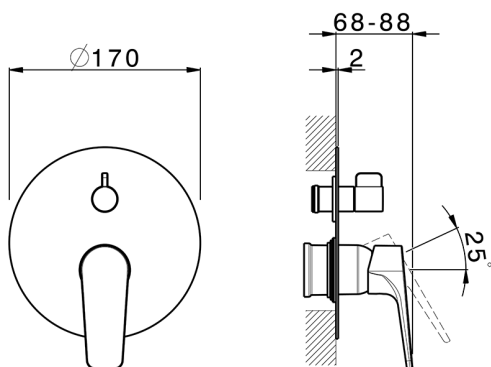

Exposed part for concealed S.L.bath-shower valve ROCK&ROLL_RK002300C

MODEL **RK002300C**

Exposed part for concealed S.L.bath-shower valve, 2-Way rotating diverter, without concealed part, for items Easy-Box ZA000230

CHARACTERISTICS

Installation	Concealed
Required concealed parts	ZA000230

Exposed part for concealed S.L.bath-shower valve ROCK&ROLL_RK002300C

RK002300C

<https://en.cisal.it/exposed-part-for-concealed-s-l-bath-shower-valve-rockroll-rk002300c>