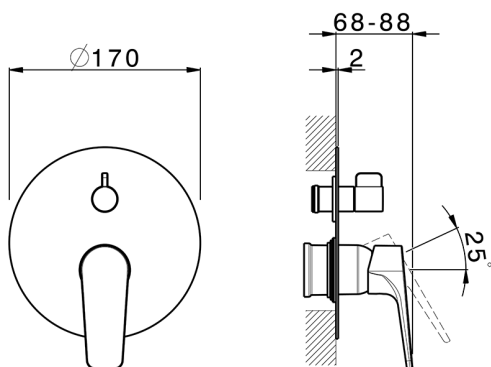

Exposed part for concealed S.L.bath-shower valve ROCK&ROLL_RK002300C

MODEL **RK002300C**

Exposed part for concealed S.L.bath-shower valve, 2-Way rotating diverter, without concealed part, for items Easy-Box ZA000230

CHARACTERISTICS

Installation **Concealed**
Required concealed parts **ZA000230**

Exposed part for concealed S.L.bath-shower valve ROCK&ROLL_RK002300C

RK002300C

<https://en.cisal.it/exposed-part-for-concealed-s-l-bath-shower-valve-rockroll-rk002300c>