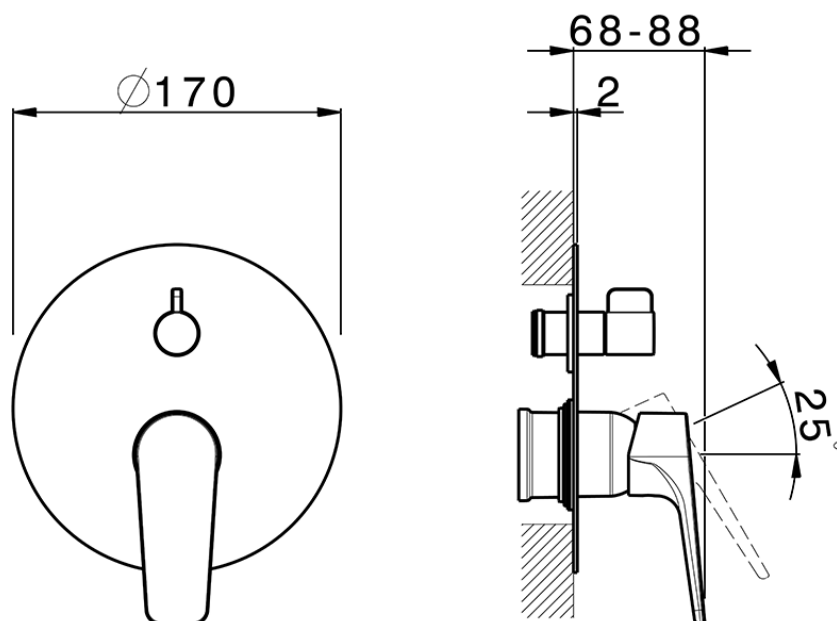

Exposed part for concealed S.L.bath-shower valve ROCK&ROLL_RK002300C

RK002300C

<https://en.cisal.it/exposed-part-for-concealed-s-l-bath-shower-valve-rockroll-rk002300c>

2026-05-17