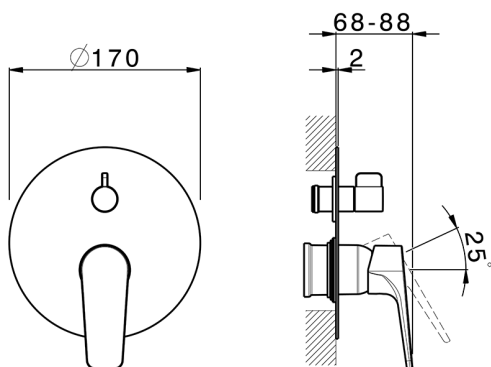

## Exposed part for concealed S.L.bath-shower valve ROCK&ROLL\_RK002300C

MODEL **RK002300C**

Exposed part for concealed S.L.bath-shower valve, 2-Way rotating diverter, without concealed part, for items Easy-Box ZA000230

## Exposed part for concealed S.L.bath-shower valve ROCK&ROLL\_RK002300C

RK002300C

<https://en.cisal.it/exposed-part-for-concealed-s-l-bath-shower-valve-rockroll-rk002300c>

2026-06-14