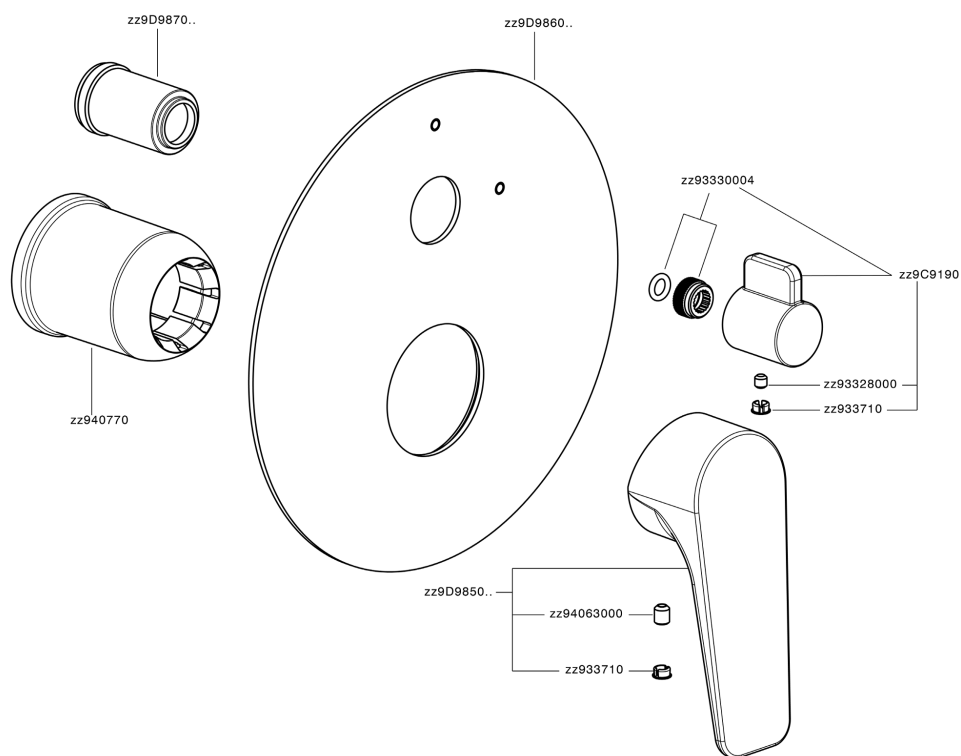

## Exposed part for concealed S.L.bath-shower valve ROCK&ROLL\_RK002300C

MODEL **RK002300C**

Exposed part for concealed S.L.bath-shower valve, 2-Way rotating diverter, without concealed part, for items Easy-Box ZA000230

## CHARACTERISTICS

Installation **Concealed**  
Required concealed parts **ZA000230**

## Exposed part for concealed S.L.bath-shower valve ROCK&ROLL\_RK002300C

RK002300C

<https://en.cisal.it/exposed-part-for-concealed-s-l-bath-shower-valve-rockroll-rk002300c>

2026-06-14