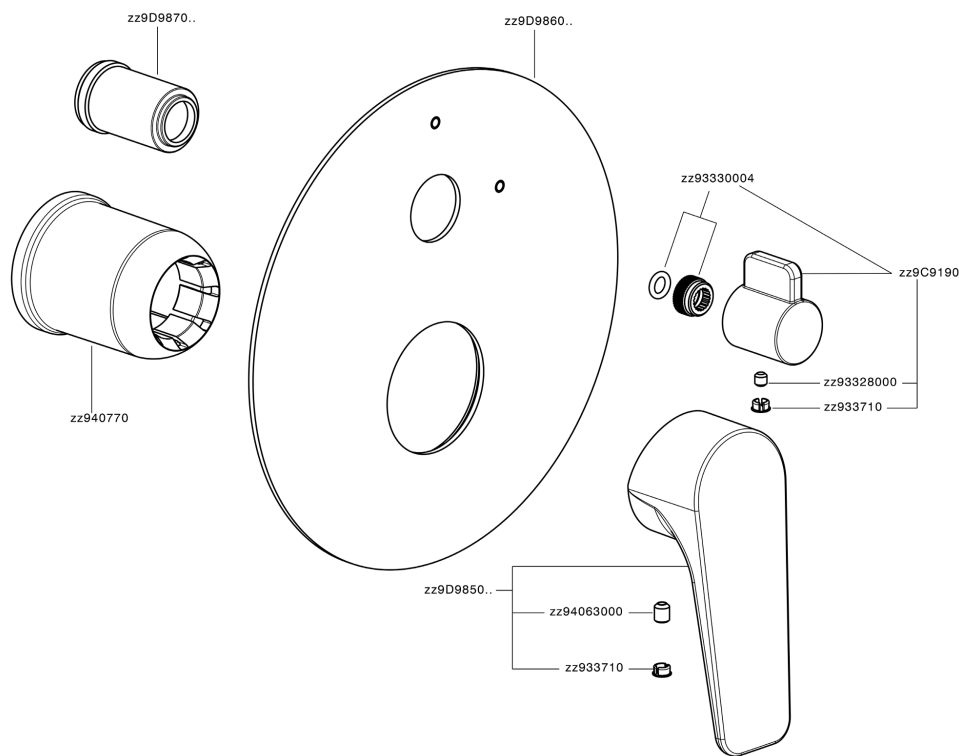

Exposed part for concealed S.L.bath-shower valve ROCK&ROLL_RK002300C

RK002300C

<https://en.cisal.it/exposed-part-for-concealed-s-l-bath-shower-valve-rockroll-rk002300c>

2026-04-26