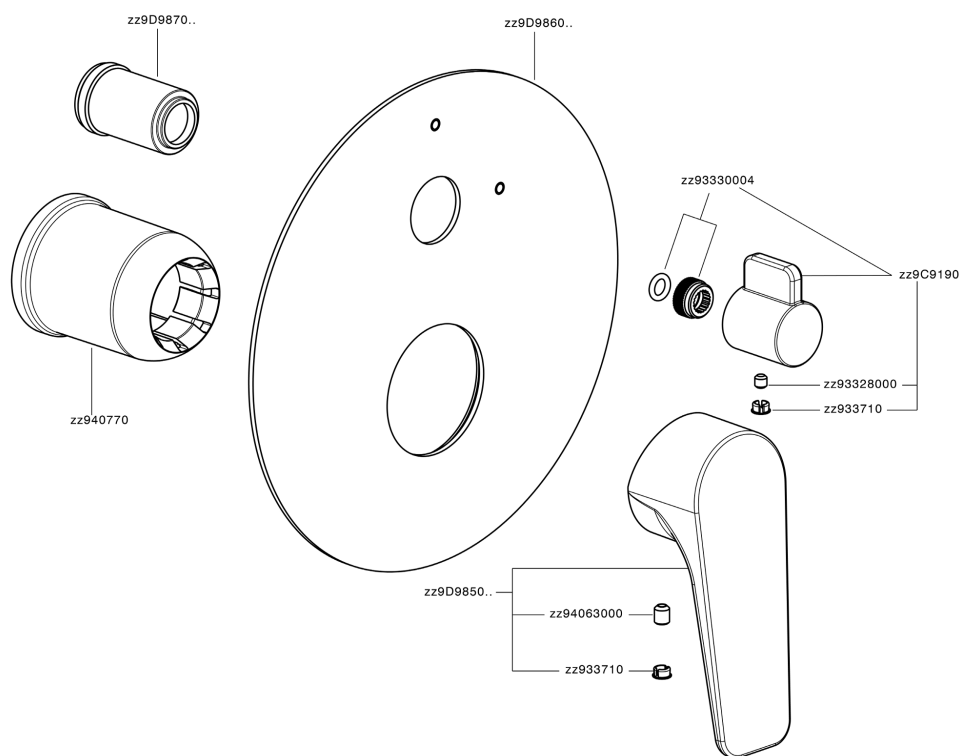

## Exposed part for concealed S.L.bath-shower valve ROCK&ROLL\_RK002300C

RK002300C

<https://en.cisal.it/exposed-part-for-concealed-s-l-bath-shower-valve-rockroll-rk002300c>

2026-06-14