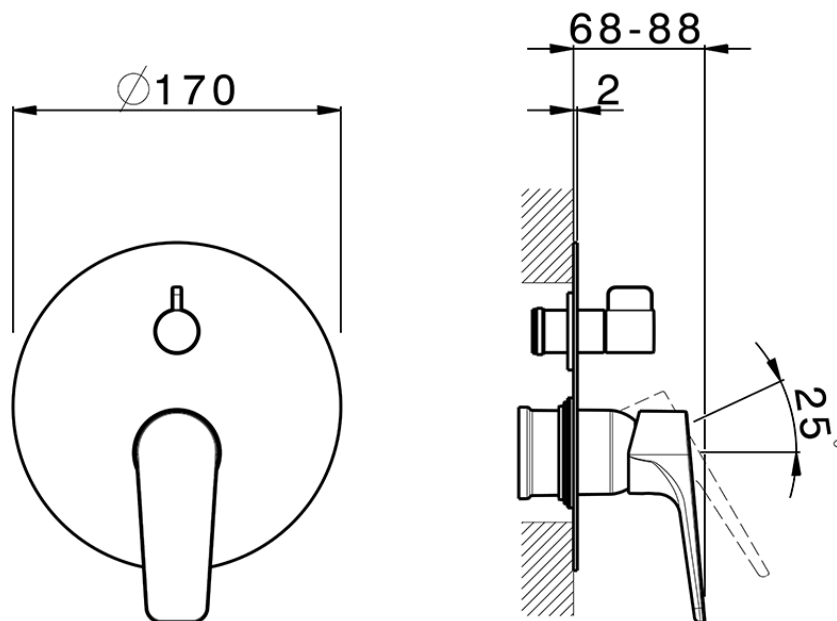

Exposed part for concealed S.L.bath-shower valve ROCK&ROLL_RK002300C

RK002300C

<https://en.cisal.it/exposed-part-for-concealed-s-l-bath-shower-valve-rockroll-rk002300c>

2026-04-26