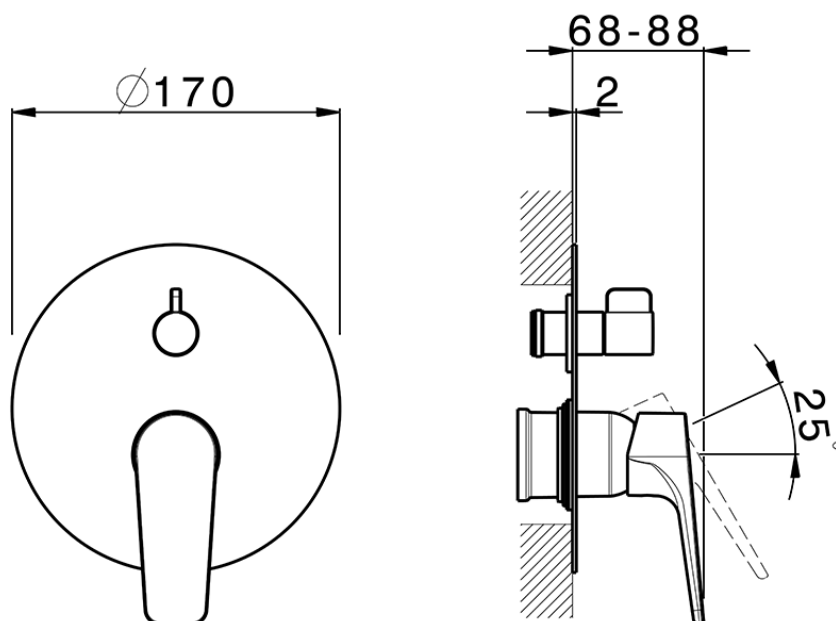

Exposed part for concealed S.L.bath-shower valve ROCK&ROLL_RK002300C

RK002300C

<https://en.cisal.it/exposed-part-for-concealed-s-l-bath-shower-valve-rockroll-rk002300c>

2026-05-17