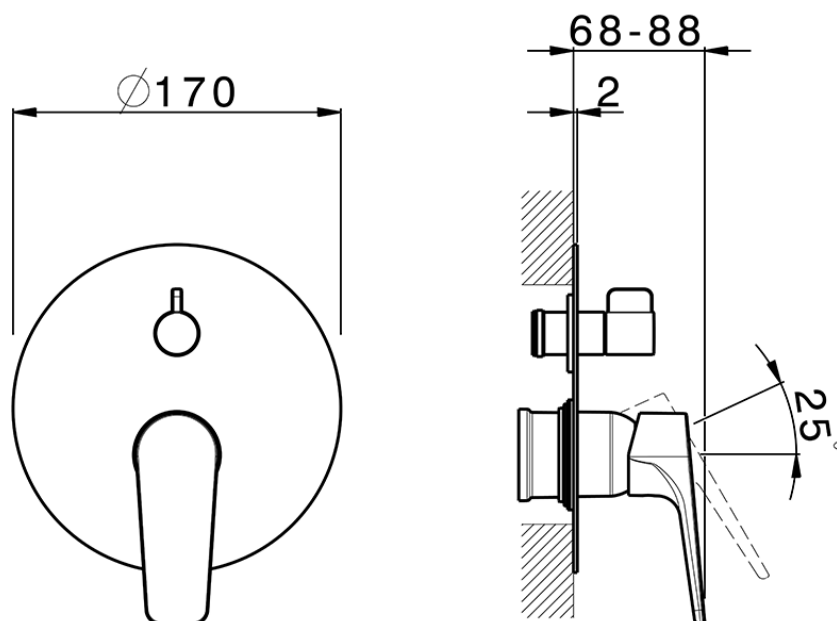

Exposed part for concealed S.L.bath-shower valve ROCK&ROLL_RK002300C

RK002300C

<https://en.cisal.it/exposed-part-for-concealed-s-l-bath-shower-valve-rockroll-rk002300c>

2026-06-14