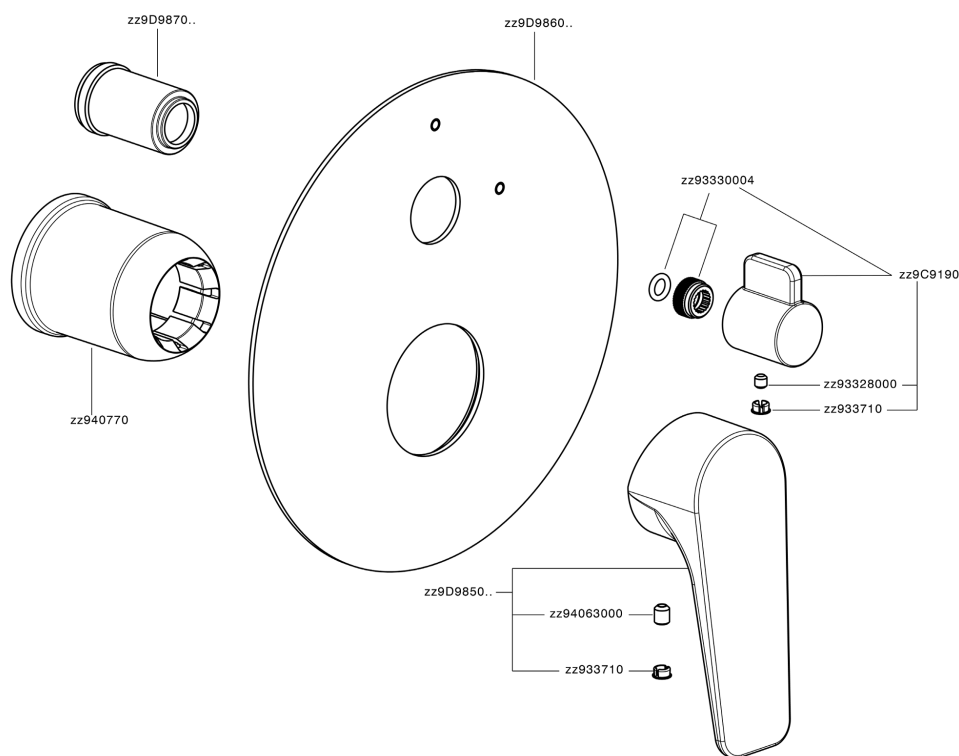

Exposed part for concealed S.L.bath-shower valve ROCK&ROLL_RK002300C

MODEL **RK002300C**

Exposed part for concealed S.L.bath-shower valve, 2-Way rotating diverter, without concealed part, for items Easy-Box ZA000230

CHARACTERISTICS

Installation **Concealed**
Required concealed parts **ZA000230**

Exposed part for concealed S.L.bath-shower valve ROCK&ROLL_RK002300C

RK002300C

<https://en.cisal.it/exposed-part-for-concealed-s-l-bath-shower-valve-rockroll-rk002300c>