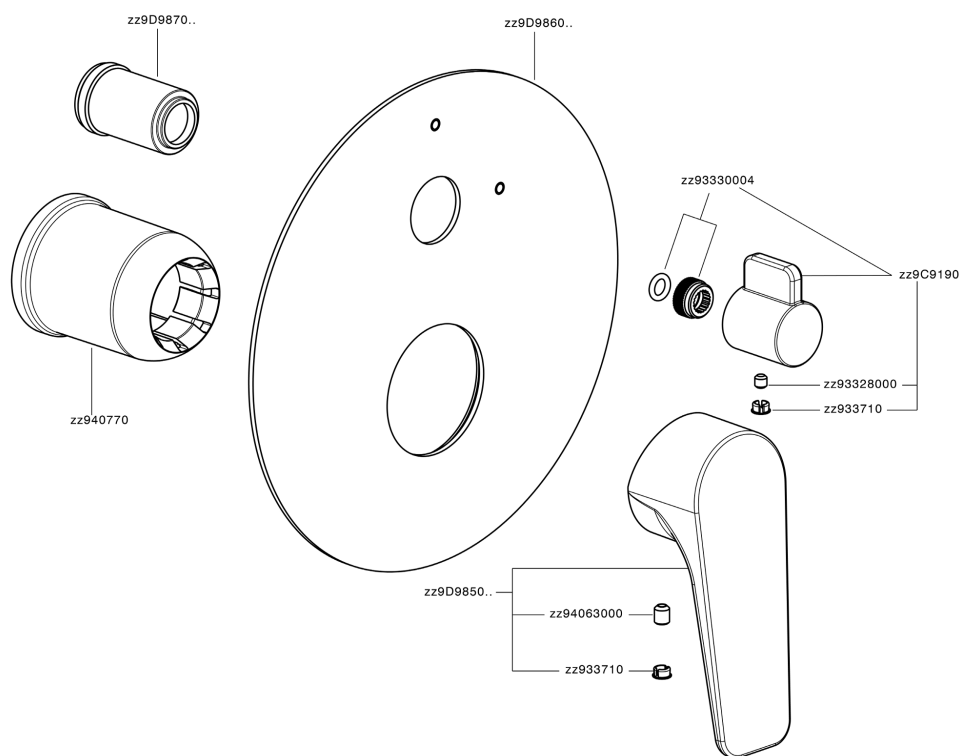

## Exposed part for concealed S.L.bath-shower valve ROCK&ROLL\_RK002300C

RK002300C

<https://en.cisal.it/exposed-part-for-concealed-s-l-bath-shower-valve-rockroll-rk002300c>

2026-05-17