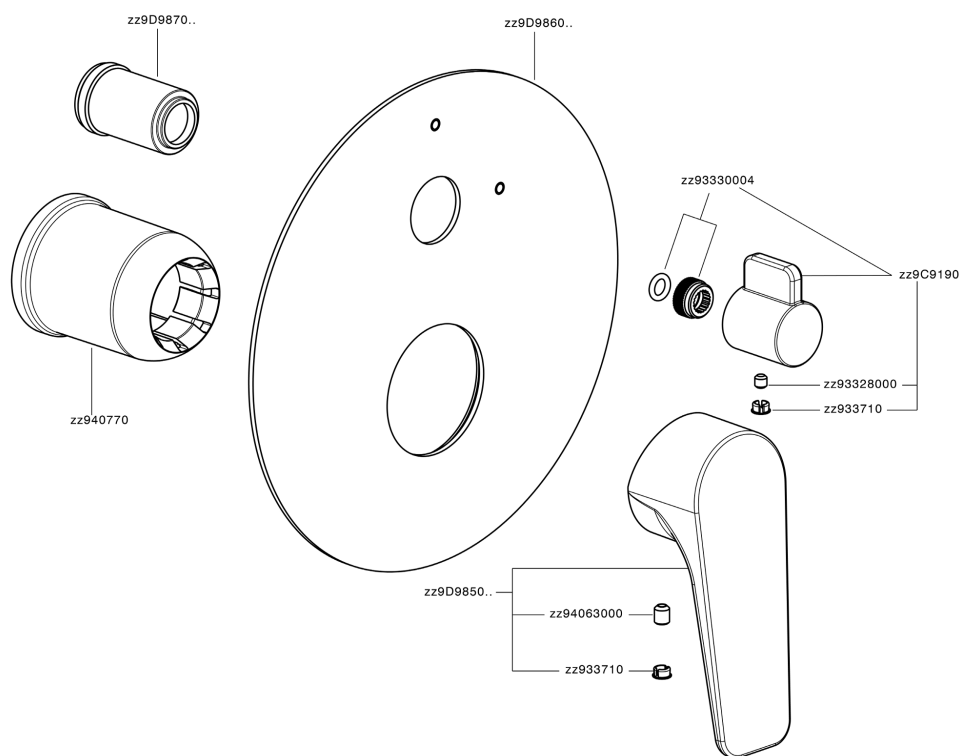

## Exposed part for concealed S.L.bath-shower valve ROCK&ROLL\_RK002300C

RK002300C

<https://en.cisal.it/exposed-part-for-concealed-s-l-bath-shower-valve-rockroll-rk002300c>

2026-06-13