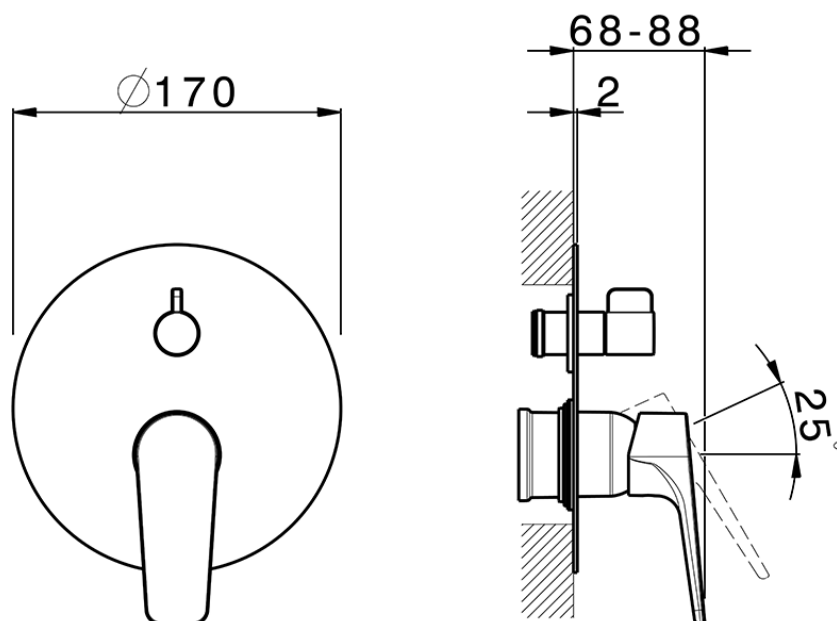

Exposed part for concealed S.L.bath-shower valve ROCK&ROLL_RK002300C

RK002300C

<https://en.cisal.it/exposed-part-for-concealed-s-l-bath-shower-valve-rockroll-rk002300c>

2026-06-13