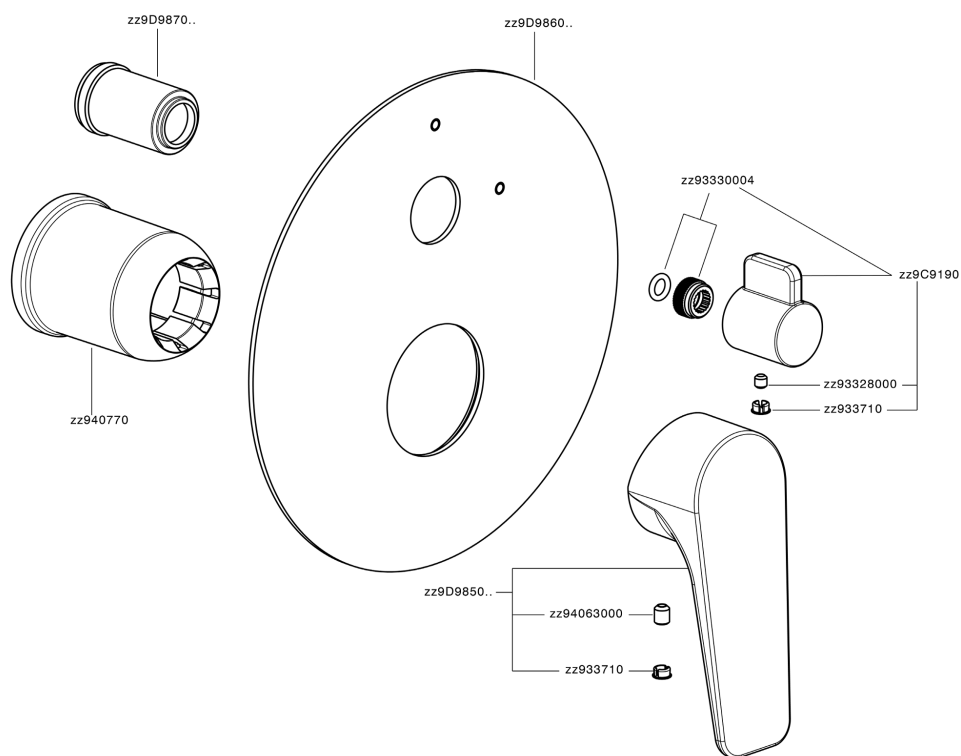

## Exposed part for concealed S.L.bath-shower valve ROCK&ROLL\_RK002300C

MODEL **RK002300C**

Exposed part for concealed S.L.bath-shower valve, 2-Way rotating diverter, without concealed part, for items Easy-Box ZA000230

## CHARACTERISTICS

Installation **Concealed**  
Required concealed parts **ZA000230**

## Exposed part for concealed S.L.bath-shower valve ROCK&ROLL\_RK002300C

RK002300C

<https://en.cisal.it/exposed-part-for-concealed-s-l-bath-shower-valve-rockroll-rk002300c>

2026-05-17