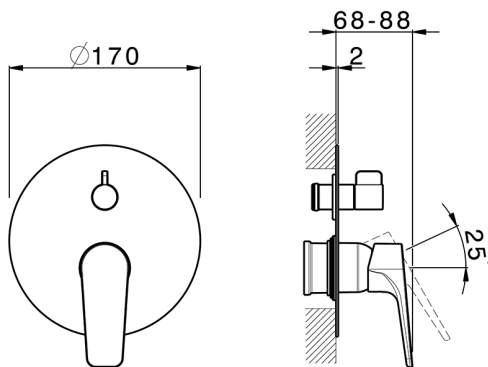

## Exposed part for concealed S.L.bath-shower valve ROCK&ROLL\_RK002300C

MODEL **RK002300C**

Exposed part for concealed S.L.bath-shower valve, 2-Way rotating diverter, without concealed part, for items Easy-Box ZA000230

## Exposed part for concealed S.L.bath-shower valve ROCK&ROLL\_RK002300C

RK002300C

<https://en.cisal.it/exposed-part-for-concealed-s-l-bath-shower-valve-rockroll-rk002300c>

2026-05-17