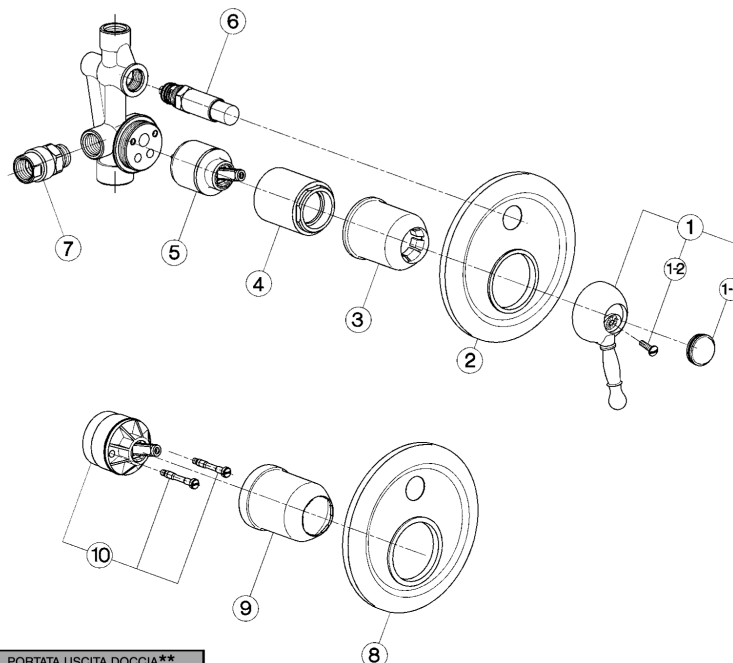

Exposed part for concealed S.L.bath-shower valve ARCANA ROYAL_AY002100

cisal

AY 00210 (ZA 00221)

- Monocomando vasca-doccia incasso
- Single lever bath-shower mixer
- UP-Wannenfüll-u. Brausebatterie 1/2"
- Mitigeur bain/douche encastré

bar	PORTATA USCITA VASCA * BATH OUTLET FLOW RATE DURCHFLOß WANNE DEBIT BAIGNOIRE l/min.	PORTATA USCITA DOCCIA** SHOWER OUTLET FLOW RATE DURCHFLOß BRAUSE DEBIT DOUCHE l/min.
0,5	10	5,5
1	13,5	7,5
2	19	10,5
3	23	12,5
4	26,5	14,5
5	30	16

AY.10

AY002100

<https://en.cisal.it/exposed-part-for-concealed-s-l-bath-shower-valve-arcana-royal-ay002100>

Concealed single lever bath-shower valve CONCEALED_ZA002210

ZA002210

<https://en.cisal.it/concealed-single-lever-bath-shower-valve-concealed-za002210>