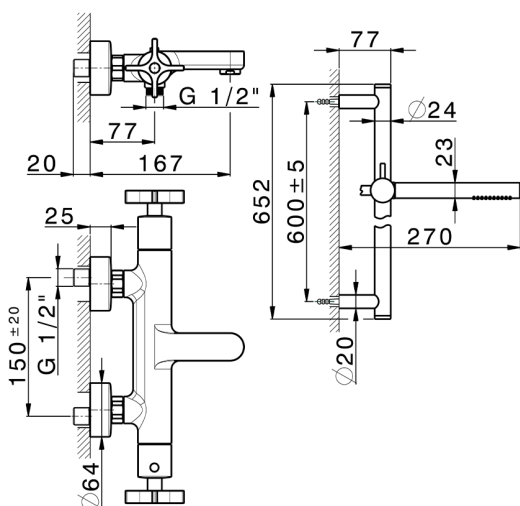

Thermostatic bath-shower mixer with sliding bar GRACE_GSS21016

MODEL **GSS21016**

Thermostatic bath-shower mixer with sliding bar, 60 cm slide rail kit with sliding bracket, 22,5 mm Brass One Spray handshower, 150 cm SUPREME smooth flexible hose

AVAILABLE FINISHINGS

- **21** 21 Chrome
- **2F** 2F Brushed Nickel
- **2W** 2W Brushed Gold
- **5H** 5H Dark Brass Brushed
- **5L** 5L Brushed Black Titanium
- **6T** 6T Chrome/Matt Black

CHARACTERISTICS

Cartridge Spare Parts **22.04A.AR - ZZ97279004**

Argo 2 (long filter) Thermostatic Valve

DeviaStop

The Cisal Devia Stop technology allows to adjust the water flow and to direct it to the selected output point (overhead soaker, hand shower, etc).

Thermostatic

The Cisal thermostatic is your personal water manager, helping you to handle, control and save water and energy.

2024-12-21