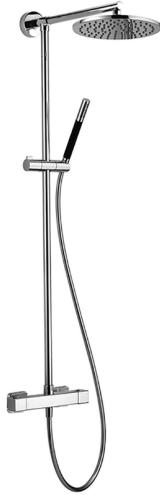

## Thermostatic shower column, 2-functions **SHOWER COLUMNS\_RAC78020**

MODEL **RAC78020**

Thermostatic shower column, 2-functions, 2 outlet deviasop, not adjustable riser column, sliding handshower holder, Brass minimalistic one spray handshower, D.250 mm BRASS round showerhead, 150 cm smooth SUPREME Flexible Hose

### CHARACTERISTICS

Cartridge Spare Parts **22.04A.AR - ZZ97279004**

**Argo 2 (long filter) Thermostatic Valve**

#### DeviaStop

The Cisal Devia Stop technology allows to adjust the water flow and to direct it to the selected output point (overhead soaker, hand shower, etc).

#### SafeTouch

The Cisal SafeTouch system maintains the mixer body cool to the touch during operation.