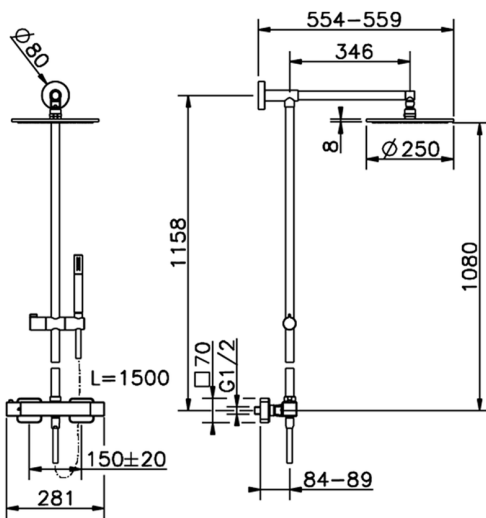

## Thermostatic shower column, 2-functions **SHOWER COLUMNS\_RAC78020**

MODEL **RAC78020**

Thermostatic shower column, 2-functions, 2 outlet deviasop, not adjustable riser column, sliding handshower holder, Brass minimalistic one spray handshower, D.250 mm BRASS round showerhead, 150 cm smooth SUPREME Flexible Hose

### CHARACTERISTICS

Cartridge Spare Parts **22.04A.AR - ZZ97279004**

**Argo 2 (long filter) Thermostatic Valve**

#### DeviaStop

The Cisal Devia Stop technology allows to adjust the water flow and to direct it to the selected output point (overhead soaker, hand shower, etc).