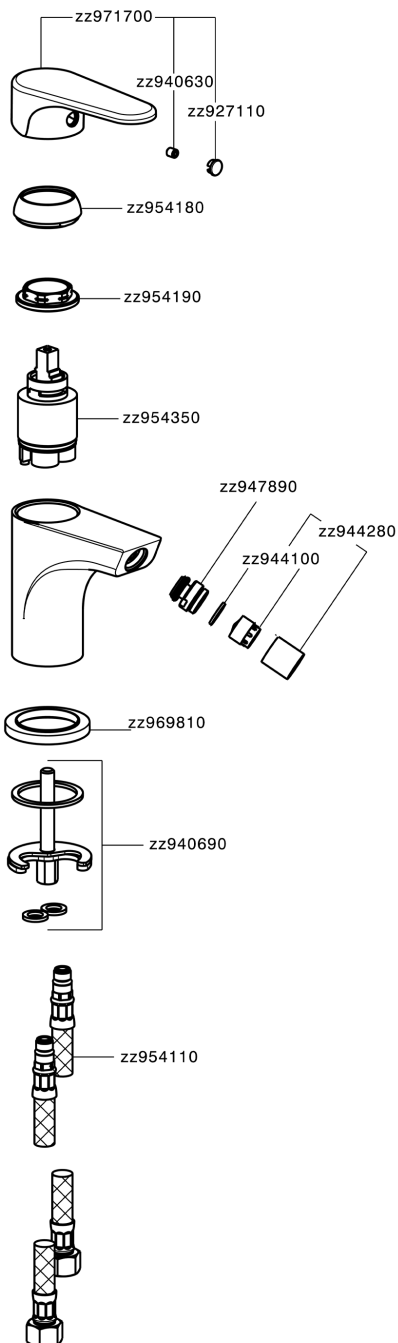

Single lever bidet mixer ALMA_A3000560

MODEL **A3000560**

Single lever bidet mixer, without waste, G.3/8" stainless steel flexible hoses

AVAILABLE FINISHINGS

-  **21** 21 Chrome
-  **2F** 2F Brushed Nickel
-  **40** 40 Matt Black

CHARACTERISTICS

Cartridge Spare Parts **ZZ95435000**

35 mm Cartridge

EcoStop

EcoStop feature limits water flow to approximately 50% of maximum output with one point of resistance on setting. Push slightly past the middle stop only when full water output is required. This will save water up to 50%.

Single lever bidet mixer ALMA_A3000560

A3000560

<https://en.cisal.it/single-lever-bidet-mixer-alma-a3000560>

2024-12-22