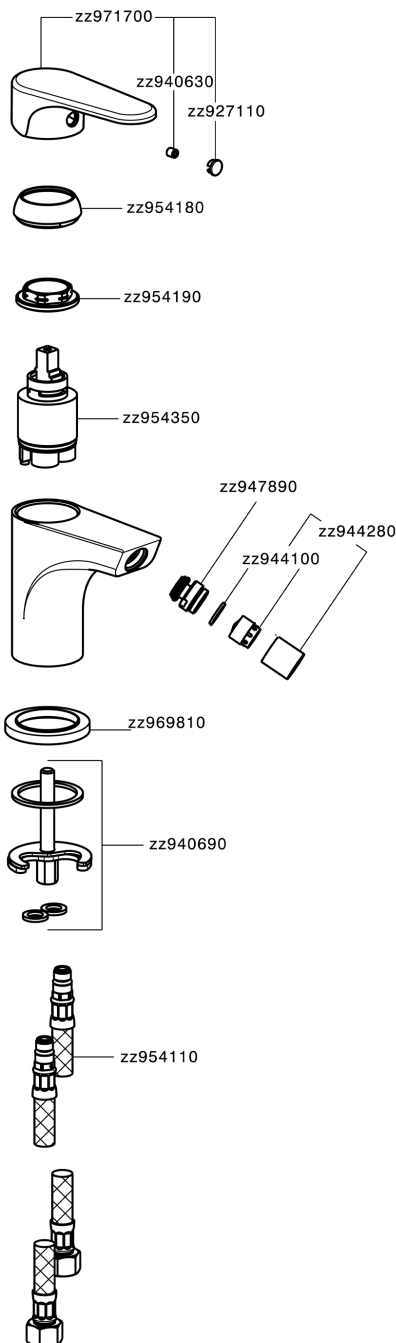

Single lever bidet mixer ALMA_A3000560

MODEL **A3000560**

Single lever bidet mixer, without waste, G.3/8" stainless steel flexible hoses

AVAILABLE FINISHINGS

-  **21** 21 Chrome
-  **2F** 2F Brushed Nickel
-  **40** 40 Matt Black

CHARACTERISTICS

Cartridge Spare Parts **ZZ95435000**

35 mm Cartridge

EcoStop

EcoStop feature limits water flow to approximately 50% of maximum output with one point of resistance on setting. Push slightly past the middle stop only when full water output is required. This will save water up to 50%.

Single lever bidet mixer ALMA_A3000560

A3000560

<https://en.cisal.it/single-lever-bidet-mixer-alma-a3000560>

2024-12-22