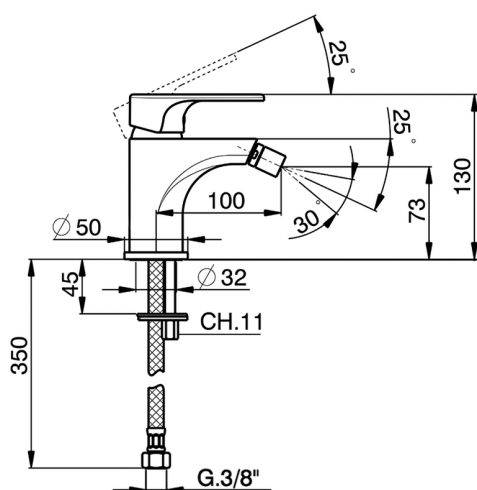

Single lever bidet mixer ALMA_A3000560

MODEL **A3000560**

Single lever bidet mixer, without waste, G.3/8" stainless steel flexible hoses

AVAILABLE FINISHINGS

-  **21** 21 Chrome
-  **2F** 2F Brushed Nickel
-  **40** 40 Matt Black

CHARACTERISTICS

Cartridge Spare Parts **ZZ95435000**

35 mm Cartridge

EcoStop

EcoStop feature limits water flow to approximately 50% of maximum output with one point of resistance on setting. Push slightly past the middle stop only when full water output is required. This will save water up to 50%.

Single lever bidet mixer ALMA_A3000560

A3000560

<https://en.cisal.it/single-lever-bidet-mixer-alma-a3000560>

2024-12-22