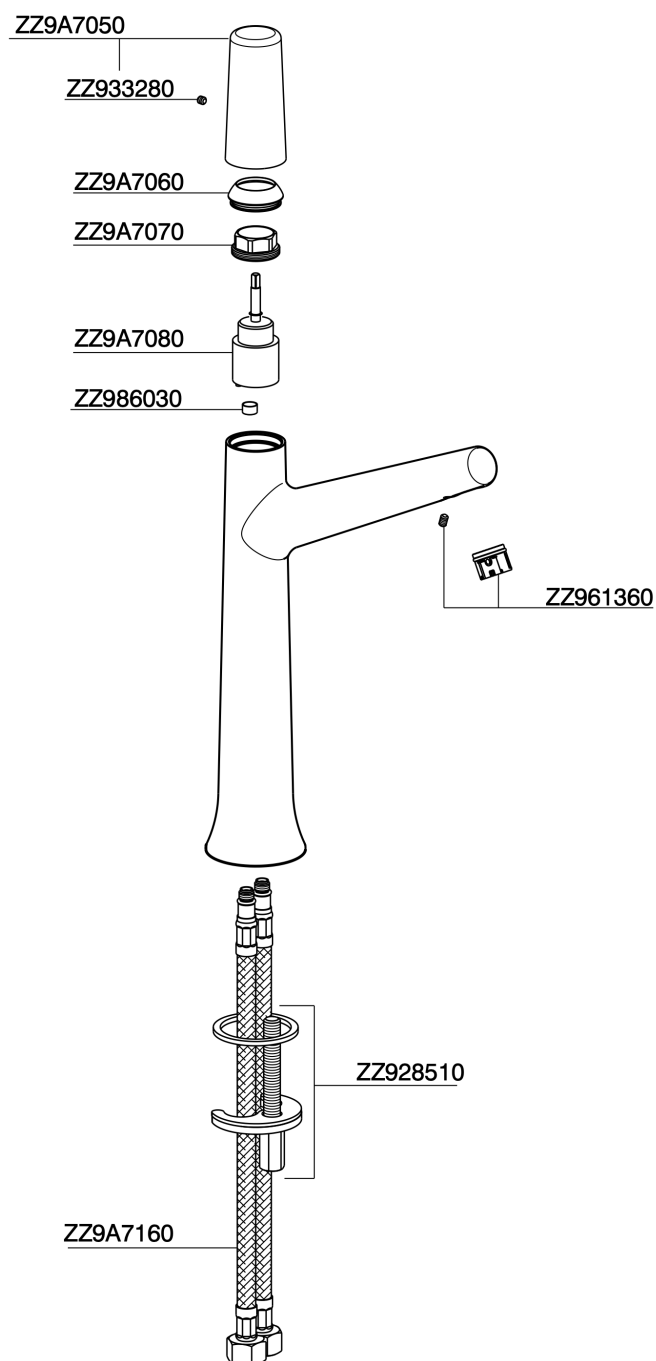

Single lever tall washbasin mixer VITA_VI003544

MODEL **VI003544**

Single lever tall washbasin mixer, without automatic pop-up waste, G.3/8" stainless steel flexible hoses

AVAILABLE FINISHINGS

-  **21** 21 Chrome
-  **2Q** 2Q Black Titanium
-  **40** 40 Matt Black
-  **4Q** 4Q Matt White

CHARACTERISTICS

Cartridge Spare Parts **ZZ9A708000**

25mm Joystick single-lever cartridge

Single lever tall washbasin mixer VITA_VI003544

VI003544

<https://en.cisal.it/single-lever-tall-washbasin-mixer-vita-vi003544>