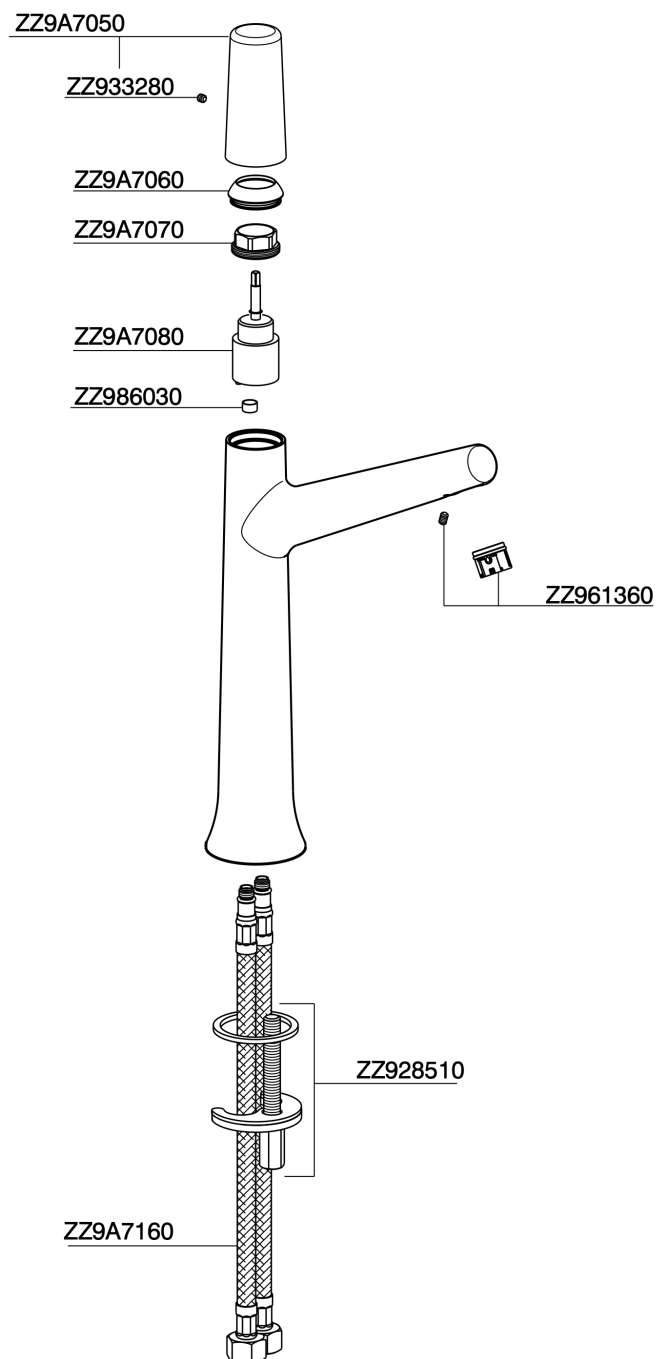

## Single lever tall washbasin mixer VITA\_VI003544

MODEL **VI003544**

Single lever tall washbasin mixer, without automatic pop-up waste, G.3/8" stainless steel flexible hoses

### CHARACTERISTICS

Cartridge Spare Parts **ZZ9A708000**

**25mm Joystick single-lever cartridge**

## Single lever tall washbasin mixer VITA\_VI003544

VI003544

<https://en.cisal.it/single-lever-tall-washbasin-mixer-vita-vi003544>

2026-06-04