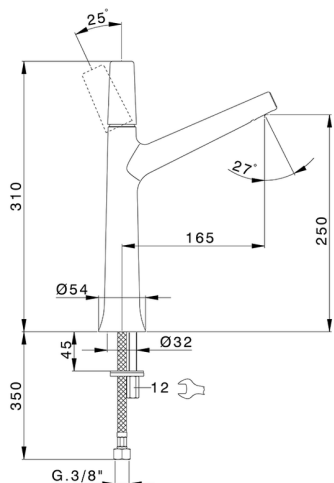

Single lever tall washbasin mixer VITA_VI003544

MODEL **VI003544**

Single lever tall washbasin mixer, without automatic pop-up waste, G.3/8" stainless steel flexible hoses

AVAILABLE FINISHINGS

-  **21** 21 Chrome
-  **2Q** 2Q Black Titanium
-  **40** 40 Matt Black
-  **4Q** 4Q Matt White

CHARACTERISTICS

Cartridge Spare Parts **ZZ9A708000**

25mm Joystick single-lever cartridge

Single lever tall washbasin mixer VITA_VI003544

VI003544

<https://en.cisal.it/single-lever-tall-washbasin-mixer-vita-vi003544>