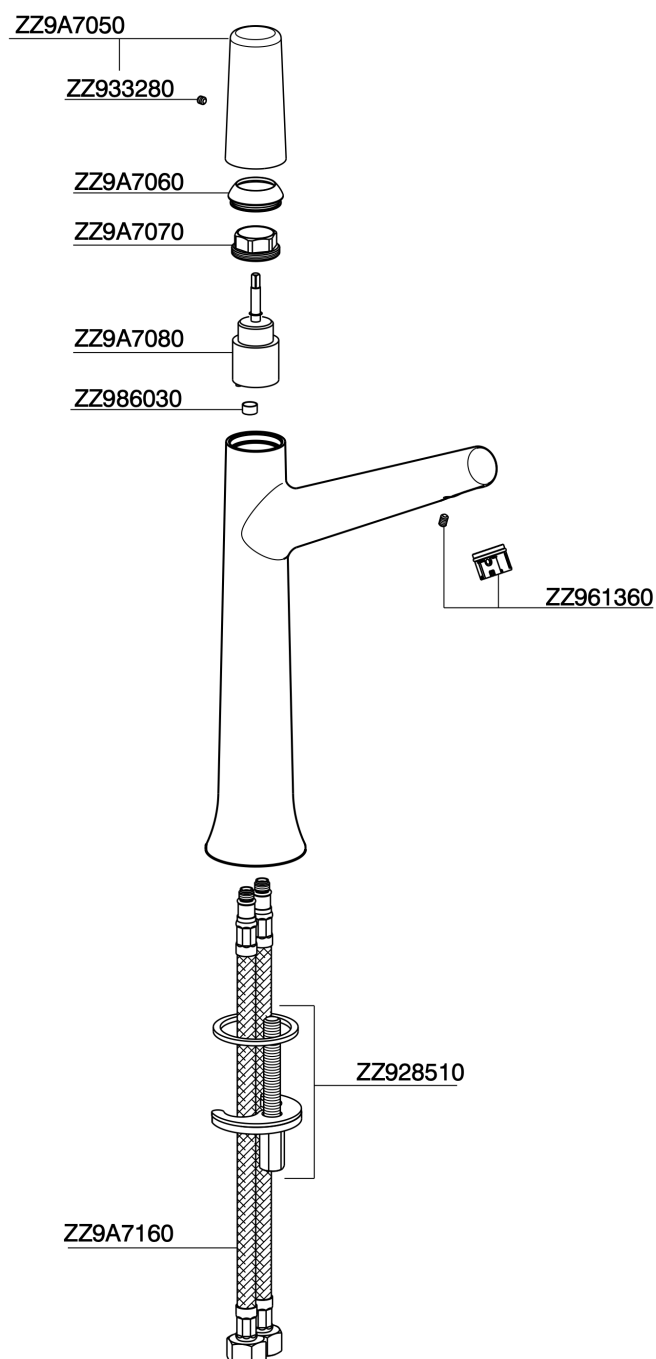

## Single lever tall washbasin mixer VITA\_VI003544

MODEL **VI003544**

Single lever tall washbasin mixer, without automatic pop-up waste, G.3/8" stainless steel flexible hoses

### CHARACTERISTICS

Cartridge Spare Parts **ZZ9A708000**

**25mm Joystick single-lever cartridge**

## Single lever tall washbasin mixer VITA\_VI003544

VI003544

<https://en.cisal.it/single-lever-tall-washbasin-mixer-vita-vi003544>

2026-04-26