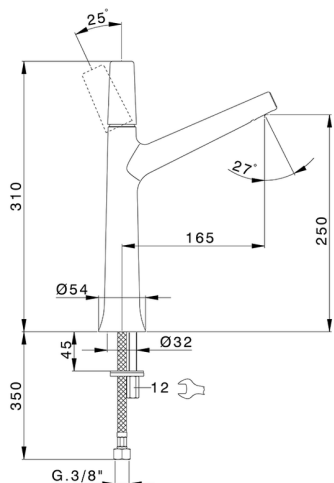

## Single lever tall washbasin mixer VITA\_VI003544

MODEL **VI003544**

Single lever tall washbasin mixer, without automatic pop-up waste, G.3/8" stainless steel flexible hoses

### CHARACTERISTICS

Cartridge Spare Parts **ZZ9A708000**

**25mm Joystick single-lever cartridge**

## Single lever tall washbasin mixer VITA\_VI003544

VI003544

<https://en.cisal.it/single-lever-tall-washbasin-mixer-vita-vi003544>

2026-04-26