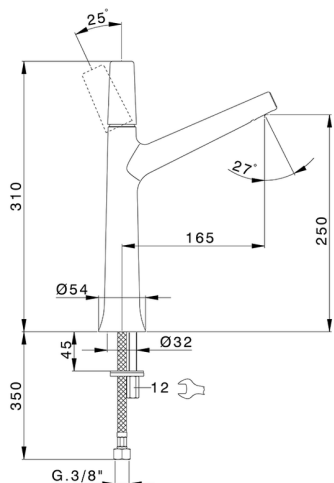

## Single lever tall washbasin mixer VITA\_VI003544

MODEL **VI003544**

Single lever tall washbasin mixer, without automatic pop-up waste, G.3/8" stainless steel flexible hoses

### CHARACTERISTICS

Cartridge Spare Parts **ZZ9A708000**

**25mm Joystick single-lever cartridge**

## Single lever tall washbasin mixer VITA\_VI003544

VI003544

<https://en.cisal.it/single-lever-tall-washbasin-mixer-vita-vi003544>

2026-06-04