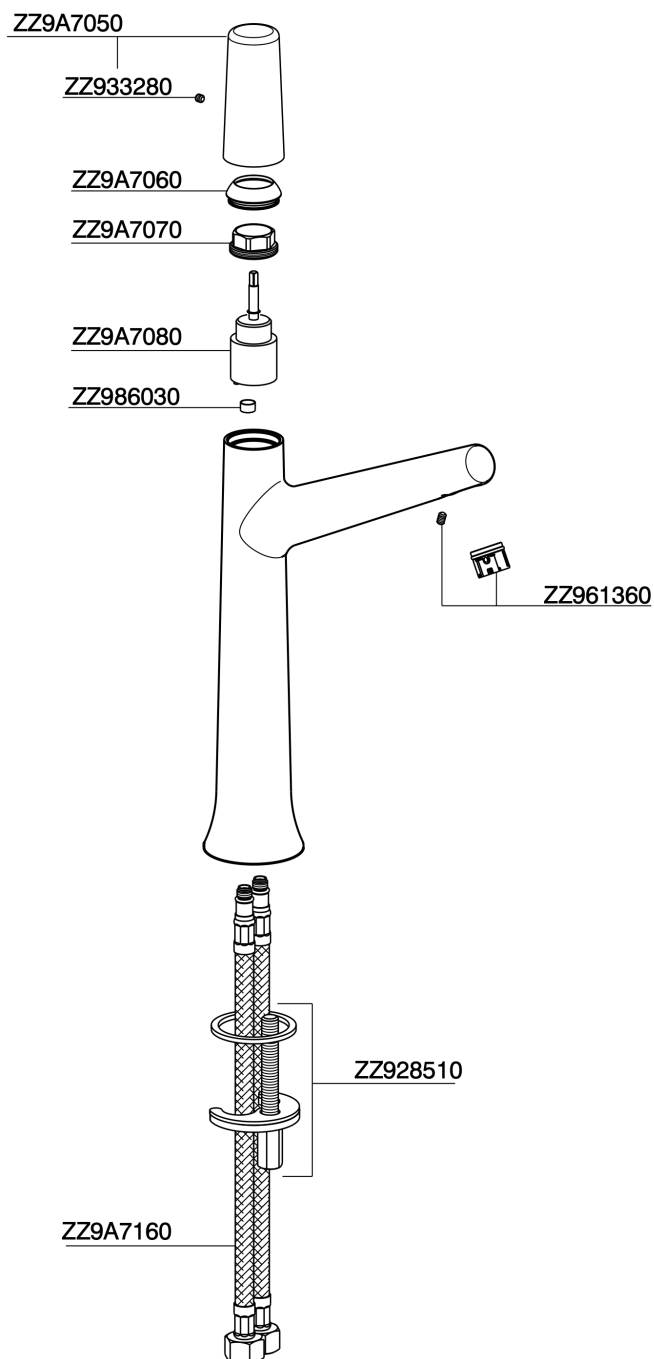

Single lever tall washbasin mixer VITA_VI003544

VI003544

<https://en.cisal.it/single-lever-tall-washbasin-mixer-vita-vi003544>

2026-04-03