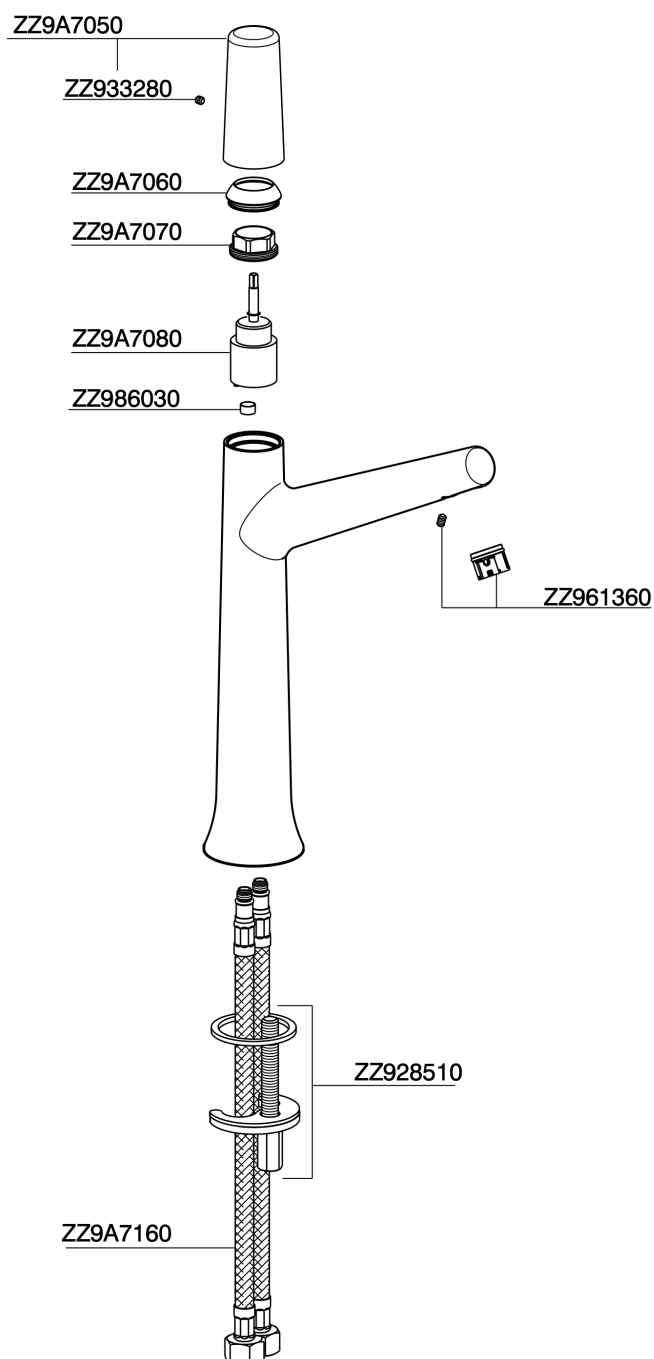

Single lever tall washbasin mixer VITA_VI003544

VI003544

<https://en.cisal.it/single-lever-tall-washbasin-mixer-vita-vi003544>

2026-04-26