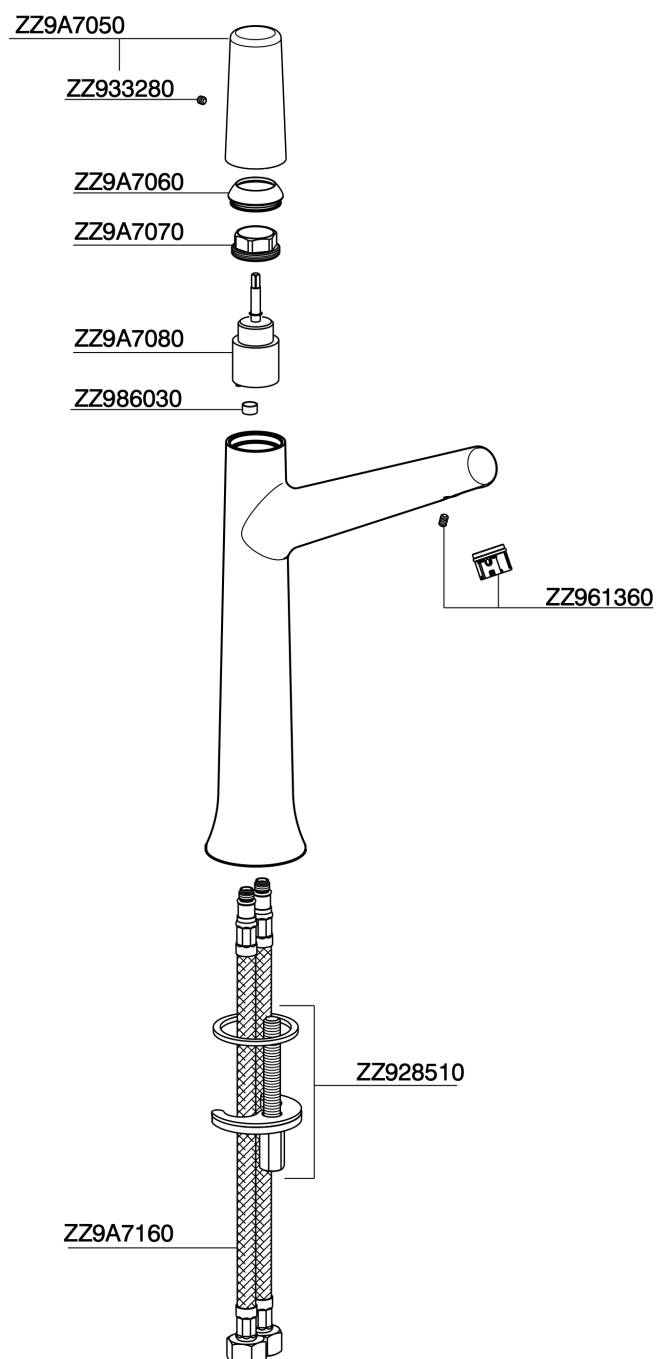

Single lever tall washbasin mixer VITA_VI003544

VI003544

<https://en.cisal.it/single-lever-tall-washbasin-mixer-vita-vi003544>

2026-06-25