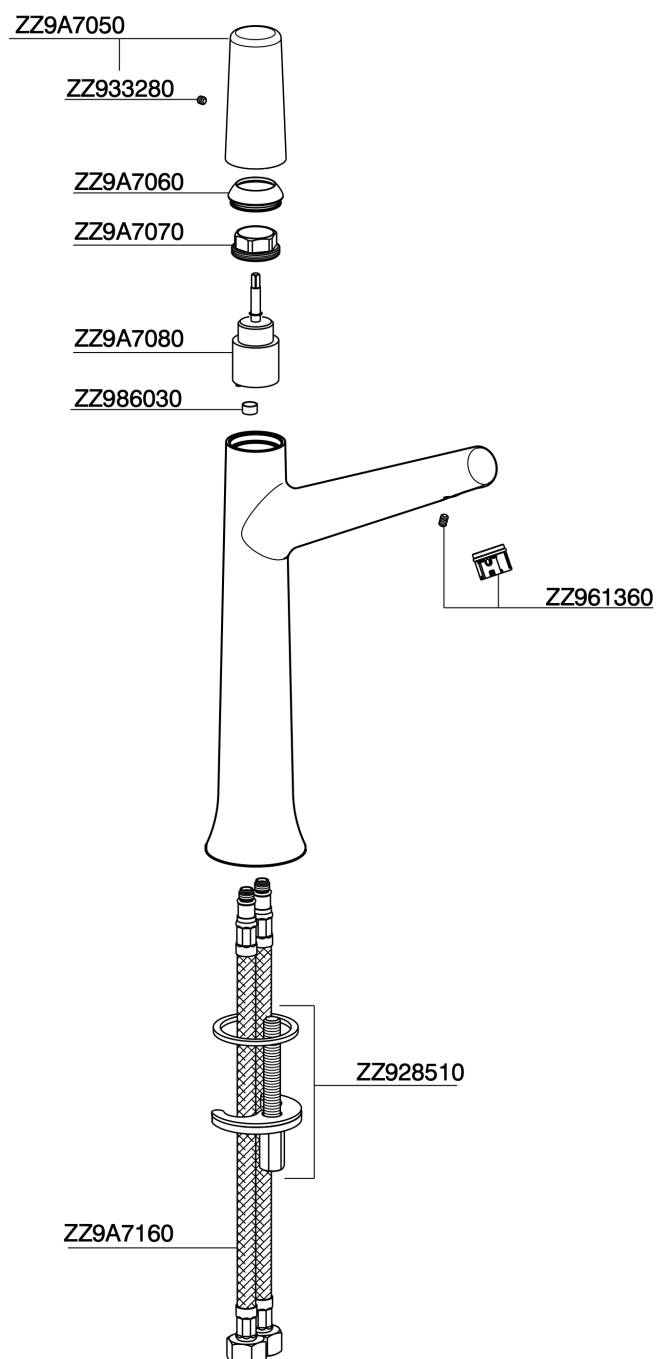

Single lever tall washbasin mixer VITA_VI003544

VI003544

<https://en.cisal.it/single-lever-tall-washbasin-mixer-vita-vi003544>

2026-06-04