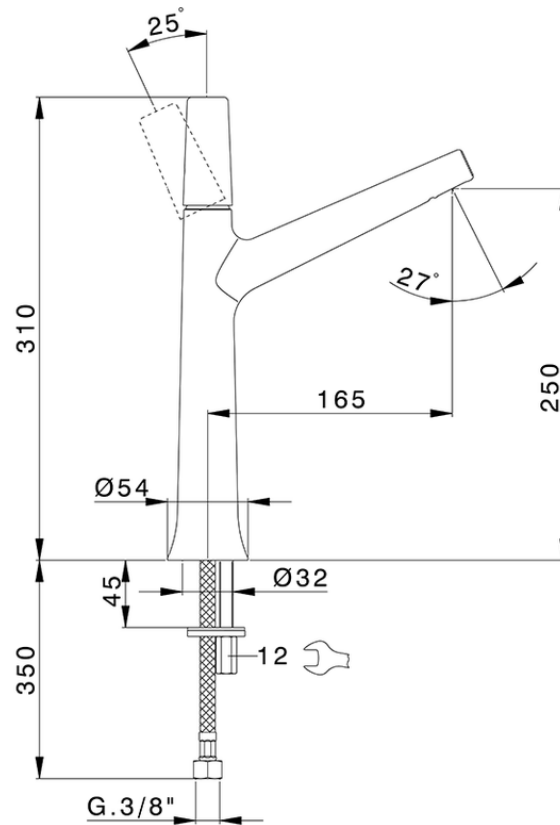

Single lever tall washbasin mixer VITA_VI003544

VI003544

<https://en.cisal.it/single-lever-tall-washbasin-mixer-vita-vi003544>

2026-04-26