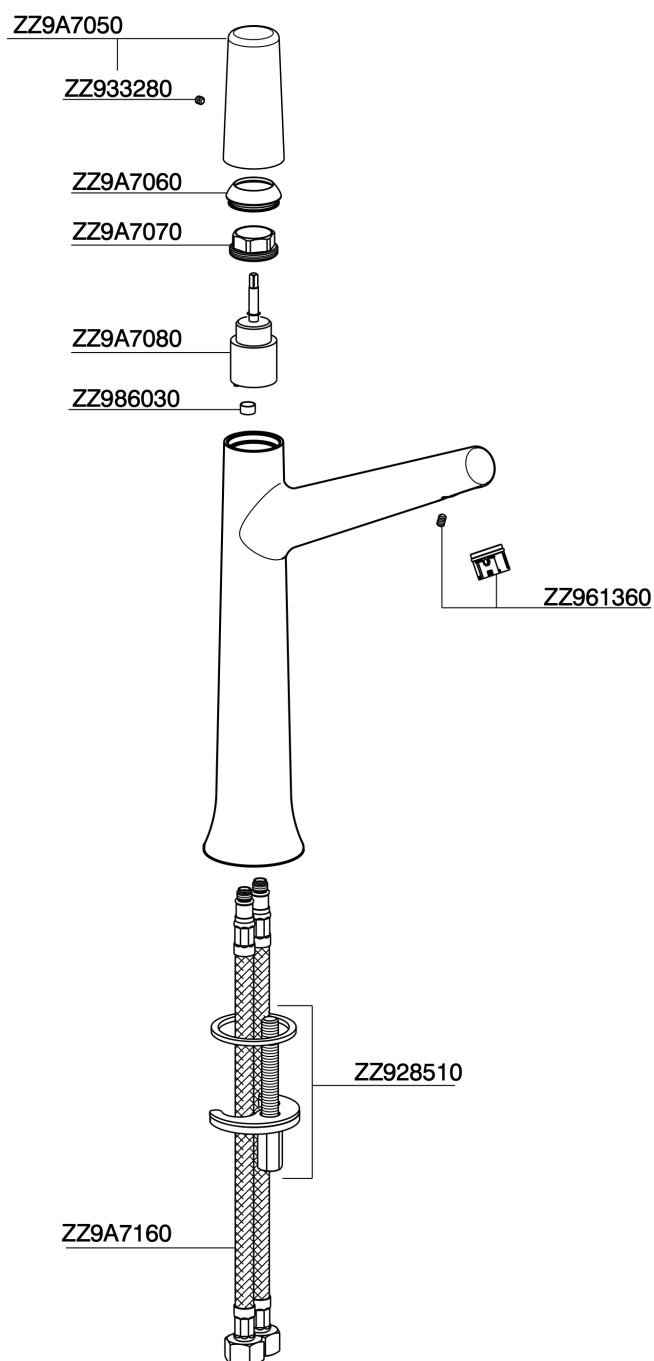

Single lever tall washbasin mixer VITA_VI003544

MODEL **VI003544**

Single lever tall washbasin mixer, without automatic pop-up waste, G.3/8" stainless steel flexible hoses

AVAILABLE FINISHINGS

-  **21** 21 Chrome
-  **2Q** 2Q Black Titanium
-  **40** 40 Matt Black
-  **4Q** 4Q Matt White

CHARACTERISTICS

Cartridge Spare Parts **ZZ9A708000**

25mm Joystick single-lever cartridge

Single lever tall washbasin mixer VITA_VI003544

VI003544

<https://en.cisal.it/single-lever-tall-washbasin-mixer-vita-vi003544>