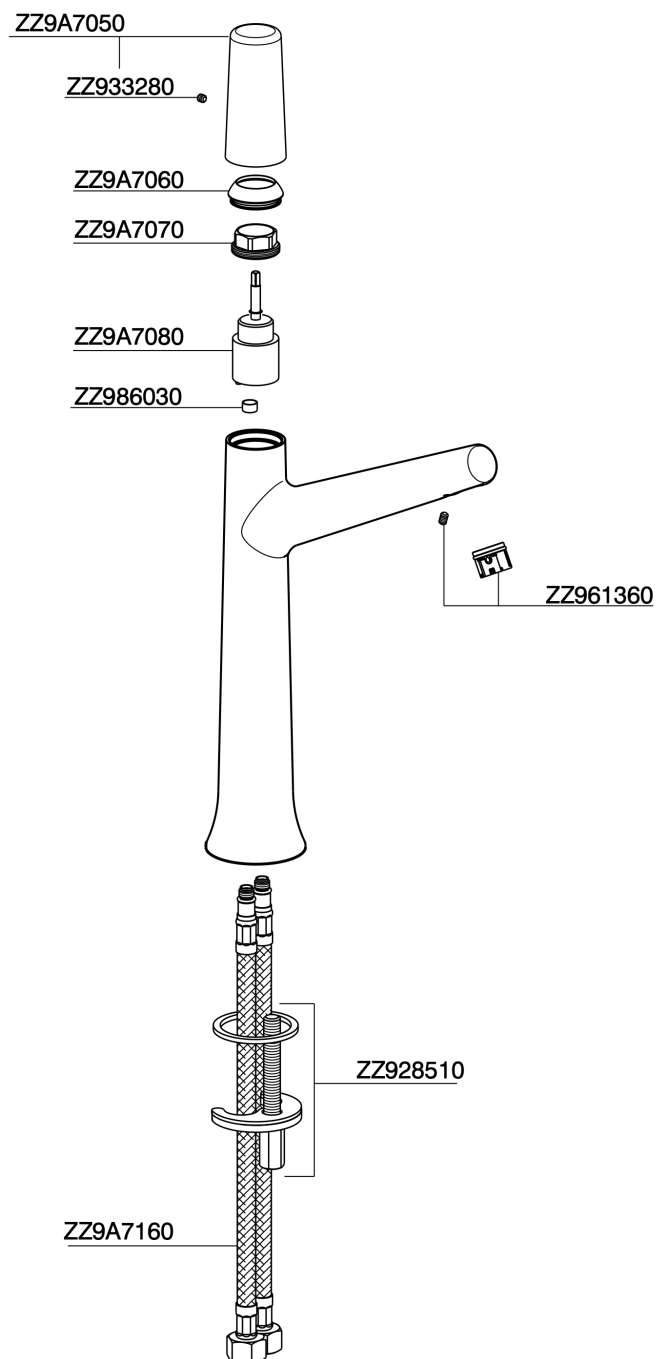

Single lever tall washbasin mixer VITA_VI003544

MODEL **VI003544**

Single lever tall washbasin mixer, without automatic pop-up waste, G.3/8" stainless steel flexible hoses

AVAILABLE FINISHINGS

-  **21** 21 Chrome
-  **2Q** 2Q Black Titanium
-  **40** 40 Matt Black
-  **4Q** 4Q Matt White

CHARACTERISTICS

Cartridge Spare Parts **ZZ9A708000**

25mm Joystick single-lever cartridge

Single lever tall washbasin mixer VITA_VI003544

VI003544

<https://en.cisal.it/single-lever-tall-washbasin-mixer-vita-vi003544>