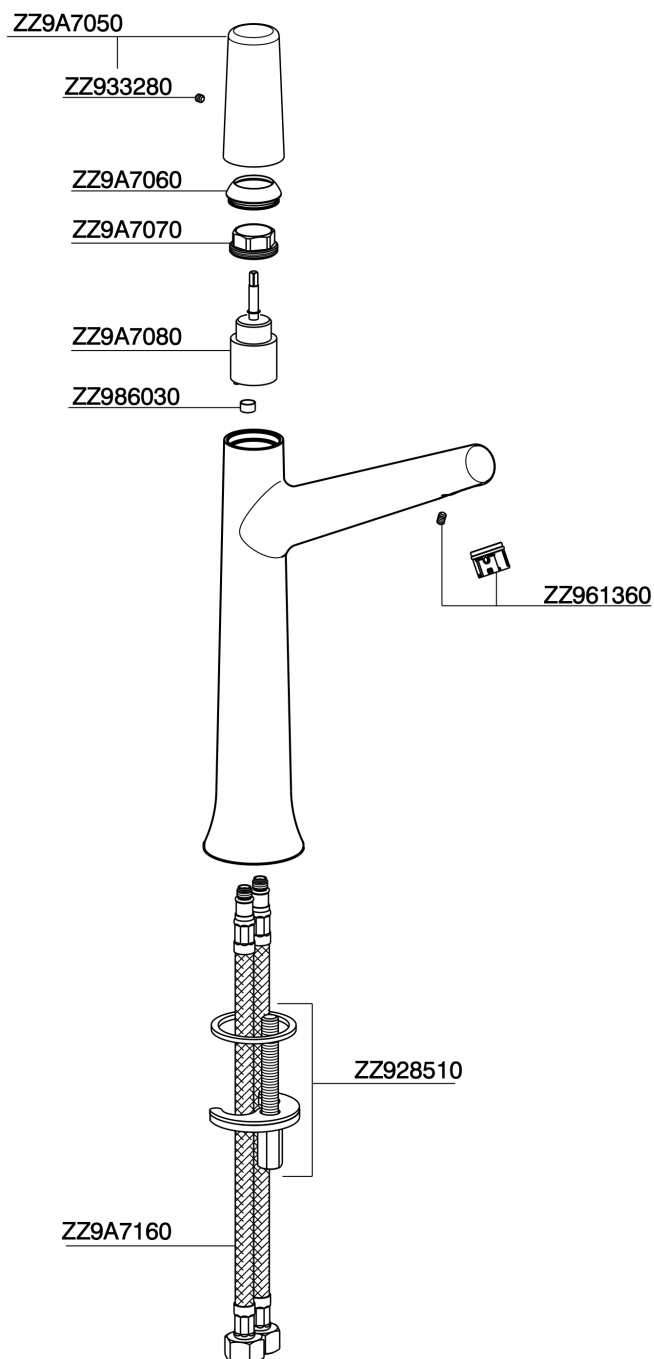

Single lever tall washbasin mixer VITA_VI003544

MODEL **VI003544**

Single lever tall washbasin mixer, without automatic pop-up waste, G.3/8" stainless steel flexible hoses

AVAILABLE FINISHINGS

-  **21** 21 Chrome
-  **2Q** 2Q Black Titanium
-  **40** 40 Matt Black
-  **4Q** 4Q Matt White

CHARACTERISTICS

Cartridge Spare Parts **ZZ9A708000**

25mm Joystick single-lever cartridge

Single lever tall washbasin mixer VITA_VI003544

VI003544

<https://en.cisal.it/single-lever-tall-washbasin-mixer-vita-vi003544>